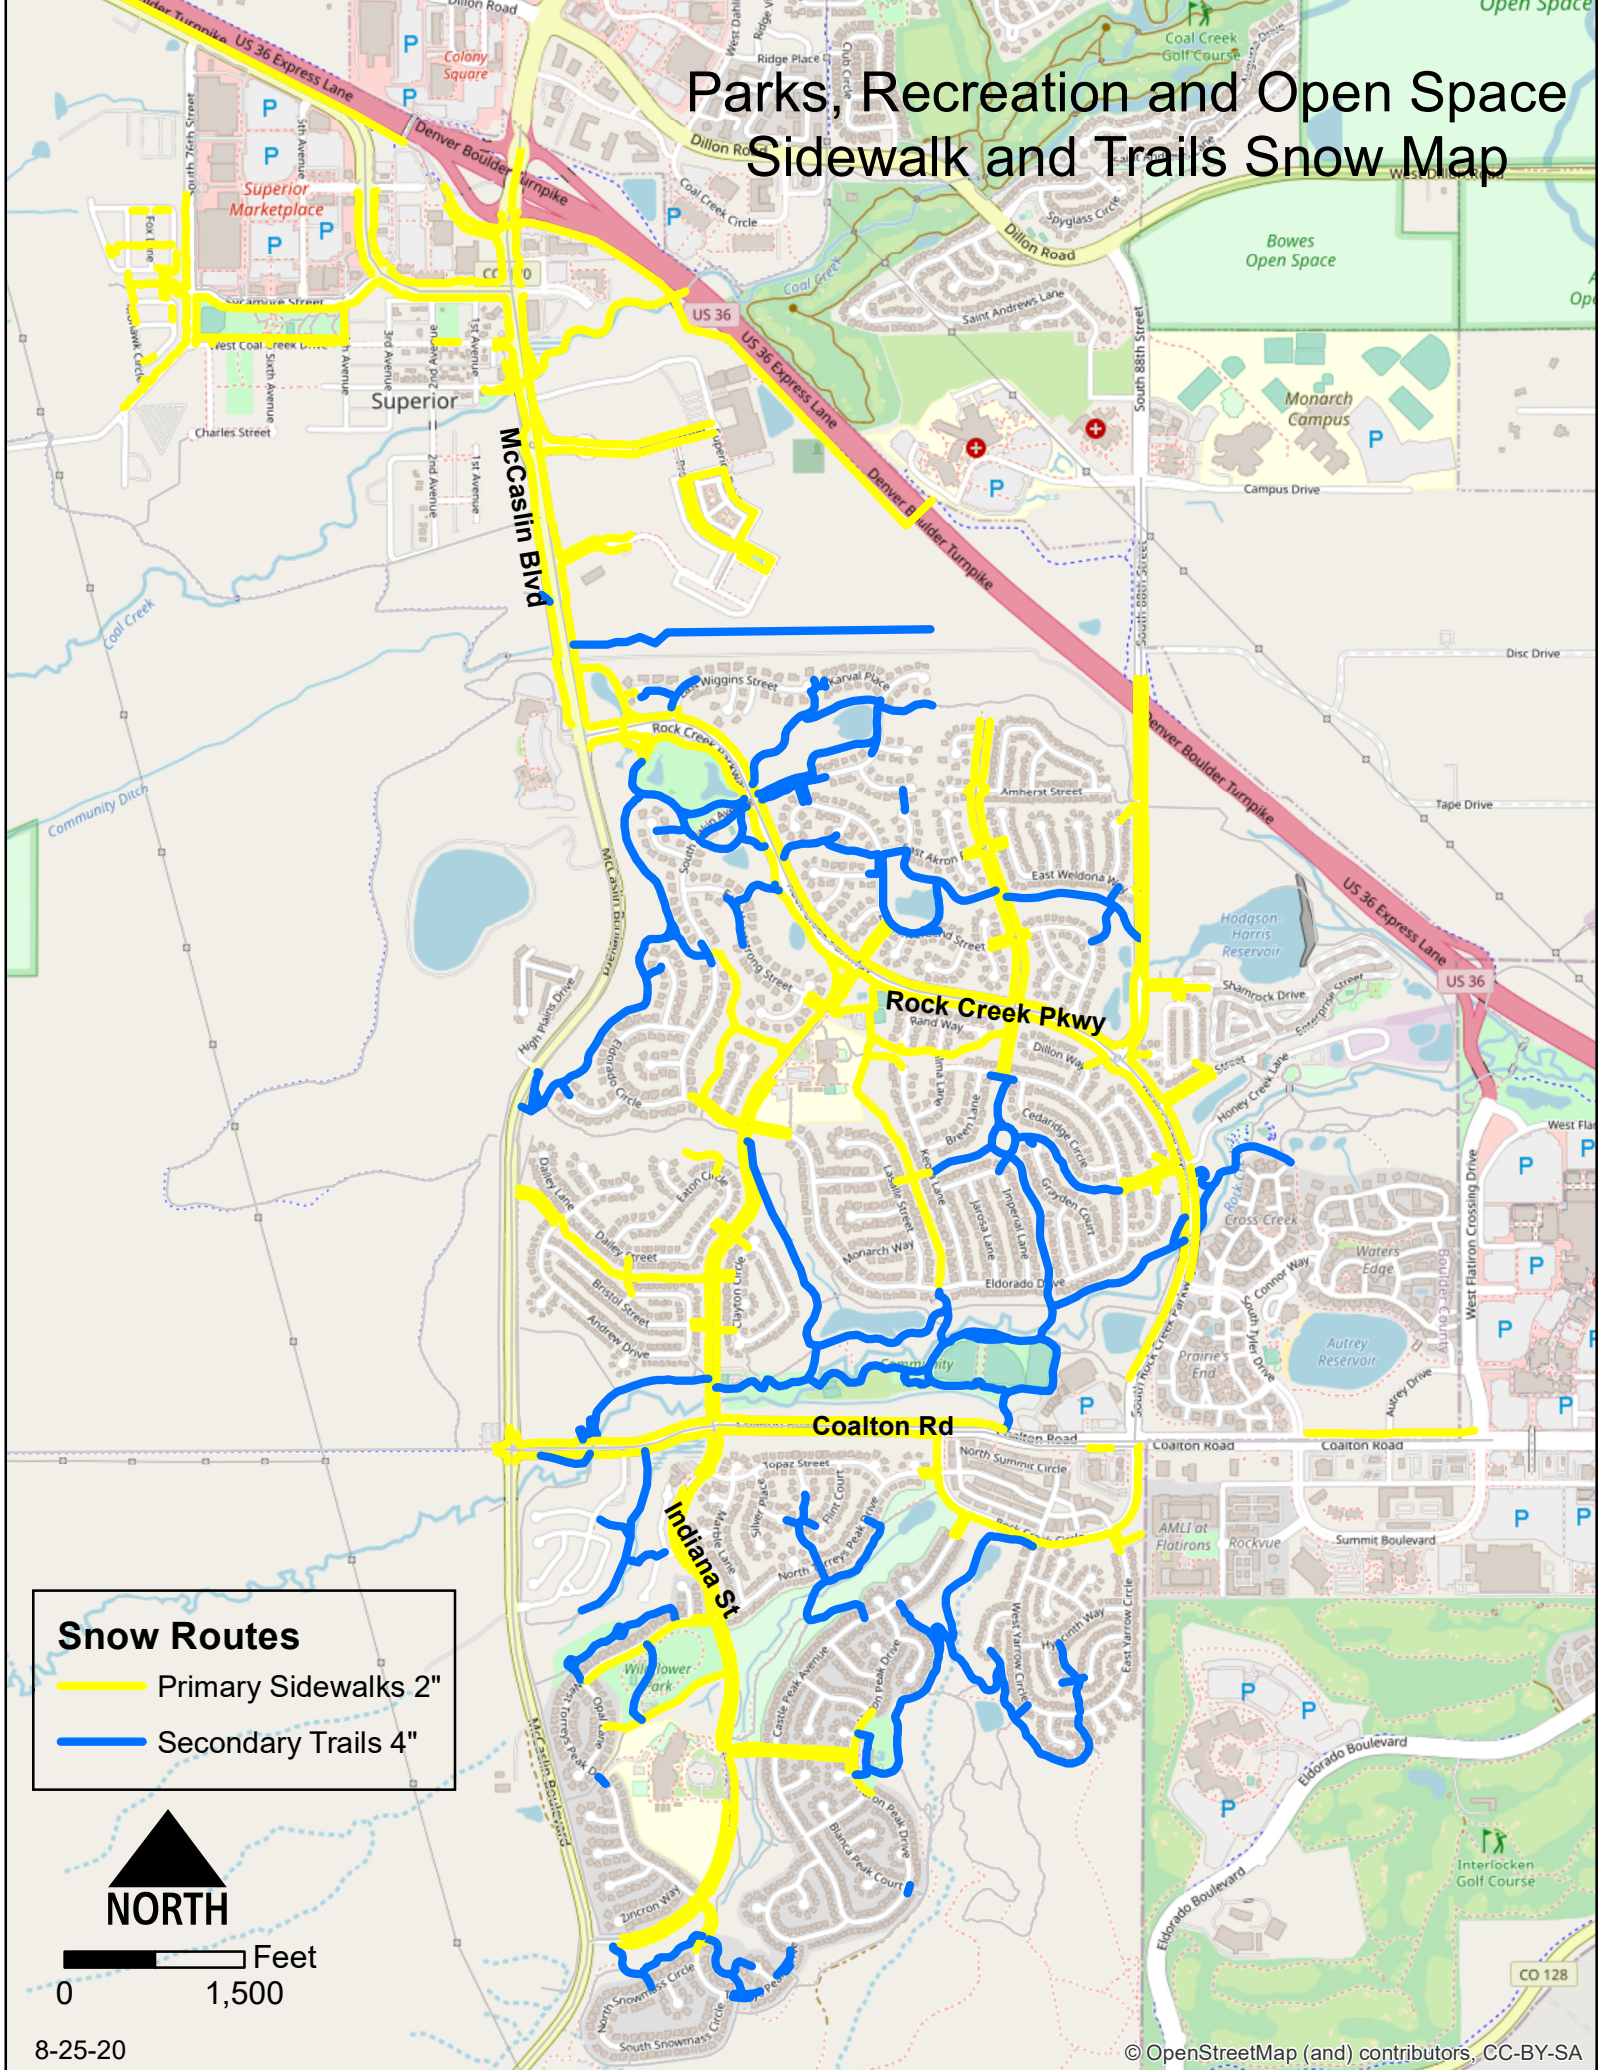

# Parks, Recreation and Open Space Sidewalk and Trails Snow Map

**Snow Routes**

- Primary Sidewalks 2"
- Secondary Trails 4"

**NORTH**

0 1,500 Feet

8-25-20