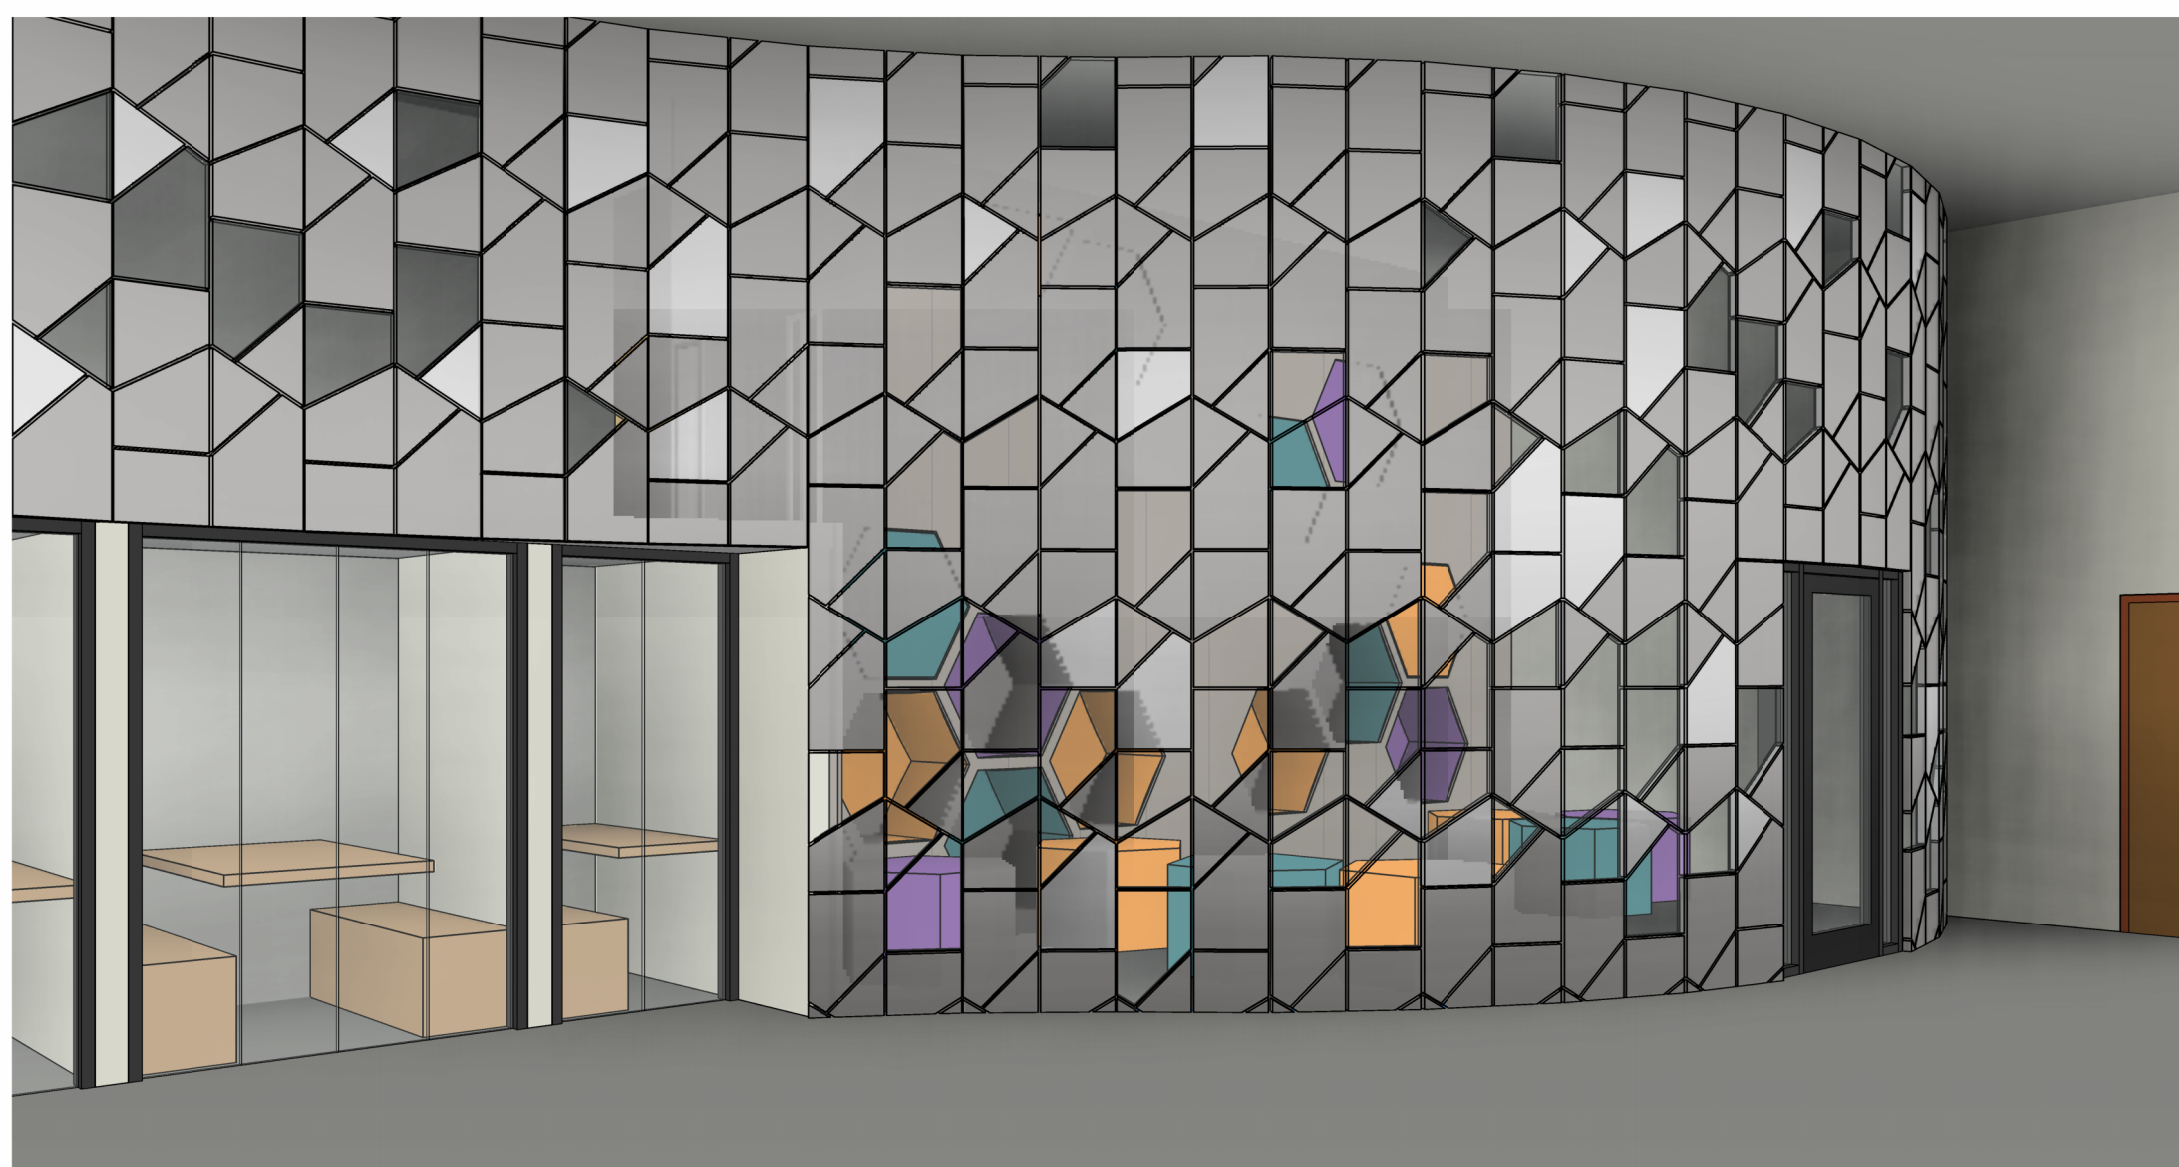

2 KIDS AREA - IN-WALL SEATING ELEVATION
PDL3 3/8" = 1'-0"

3 KIDS AREA - IN-WALL SEATING 3D
PDL3

- OPAQUE PANELS
- TRANSPARENT PANELS
- FROSTED PANELS

4 FEATURE WALL ELEVATION
PDL3 3/8" = 1'-0"

1 FEATURE WALL 3D
PDL3

SUPERIOR CIVIC SPACE

SECOND FLOOR EVENT SPACE