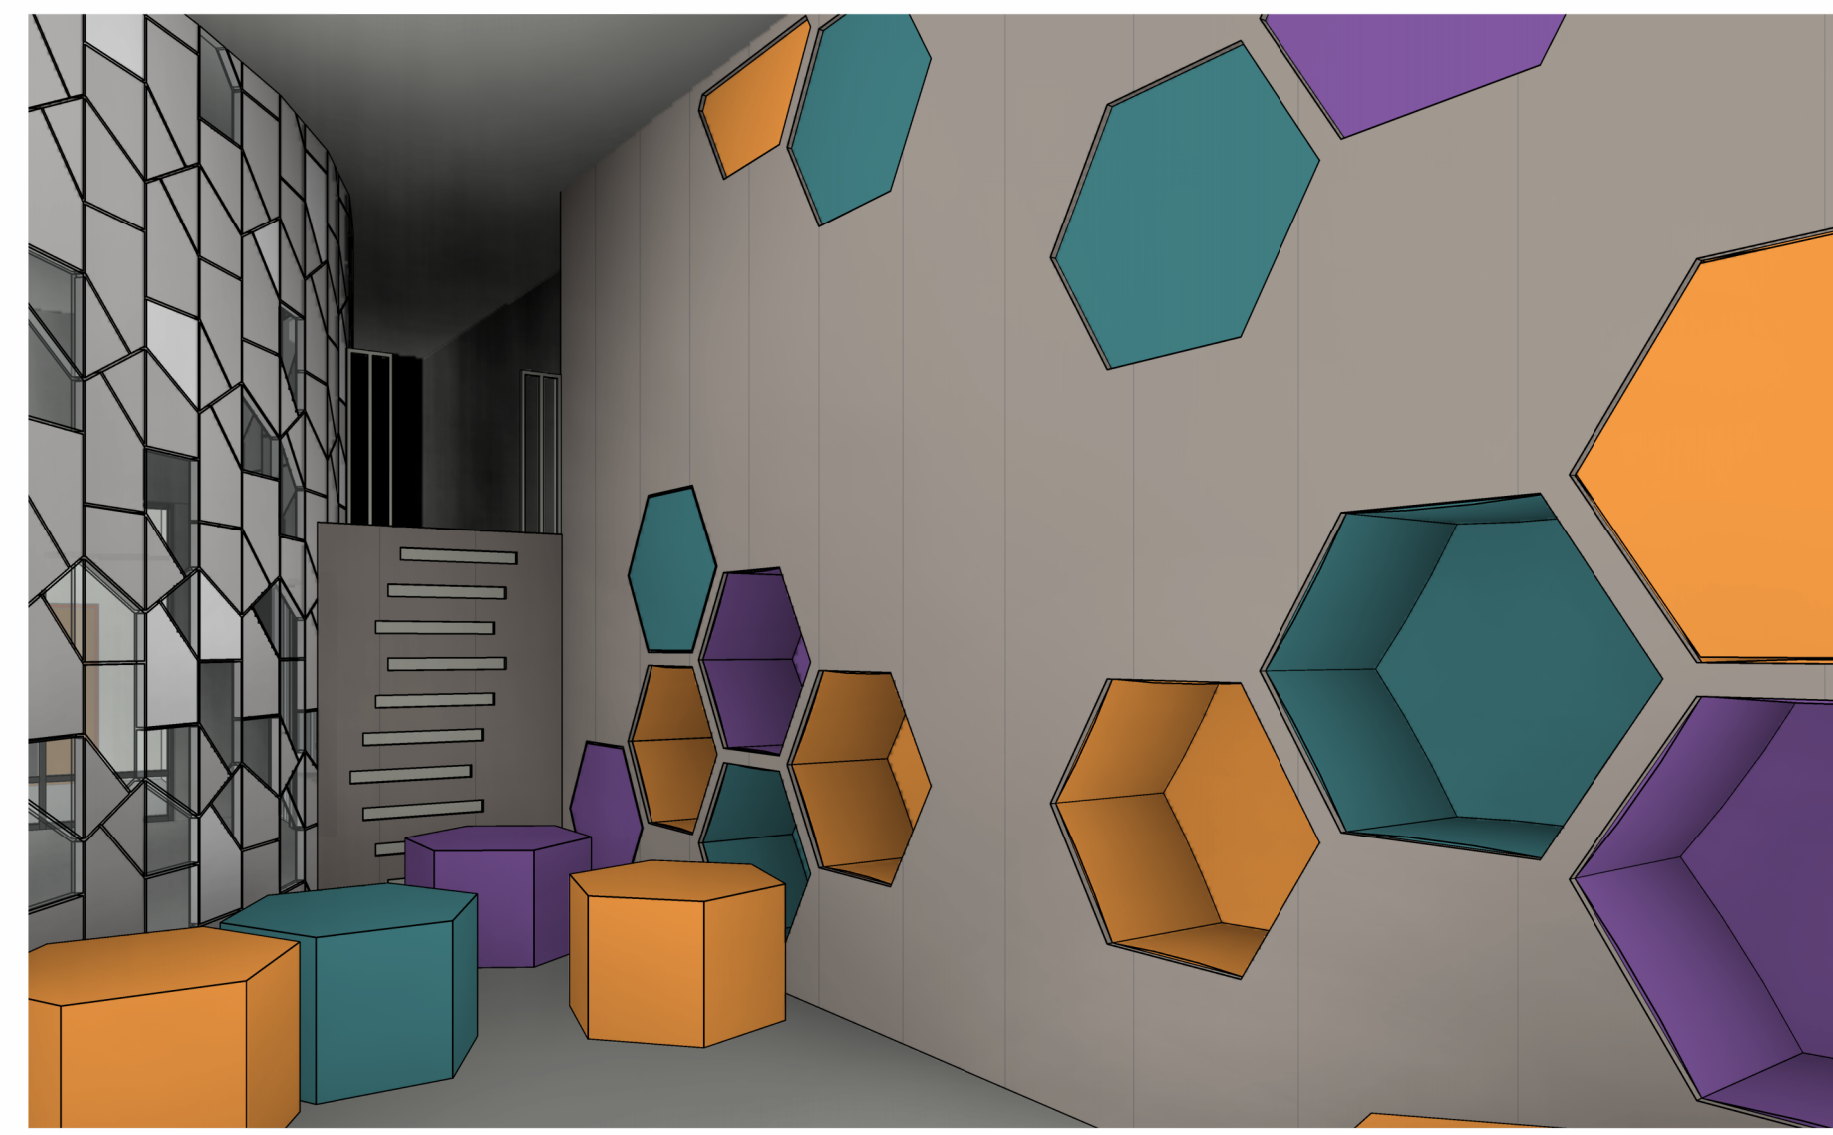

2 KIDS AREA - IN-WALL SEATING ELEVATION
PDL3 3/8" = 1'-0"

3 KIDS AREA - IN-WALL SEATING 3D
PDL3

- OPAQUE PANELS
- TRANSPARENT PANELS
- FROSTED PANELS

4 FEATURE WALL ELEVATION
PDL3 3/8" = 1'-0"

1 FEATURE WALL 3D
PDL3

SUPERIOR CIVIC SPACE

SECOND FLOOR EVENT SPACE