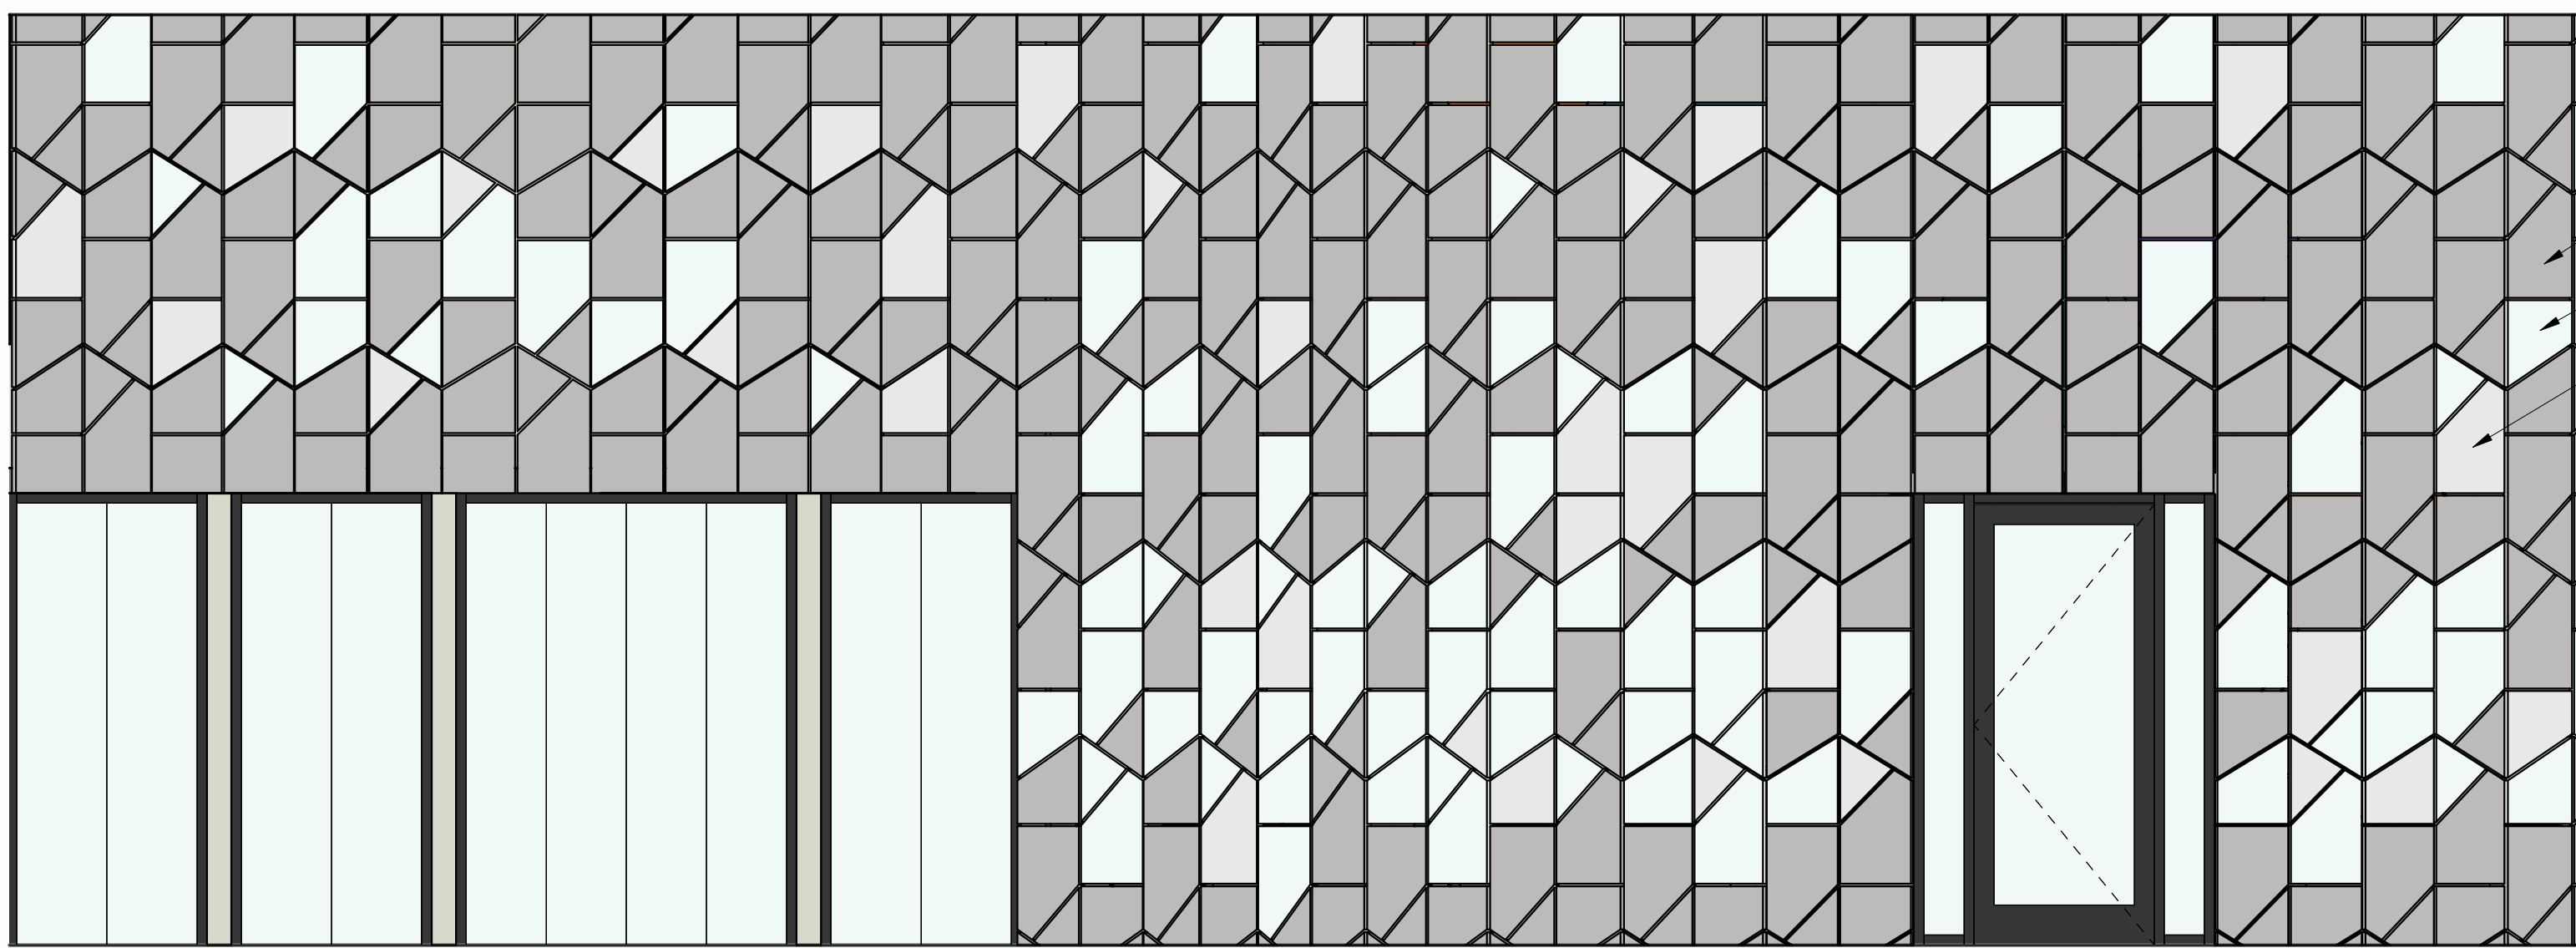

2 KIDS AREA - IN-WALL SEATING ELEVATION
PDL3 3/8" = 1'-0"

3 KIDS AREA - IN-WALL SEATING 3D
PDL3

- OPAQUE PANELS
- TRANSPARENT PANELS
- FROSTED PANELS

4 FEATURE WALL ELEVATION
PDL3 3/8" = 1'-0"

1 FEATURE WALL 3D
PDL3

SUPERIOR CIVIC SPACE

SECOND FLOOR EVENT SPACE