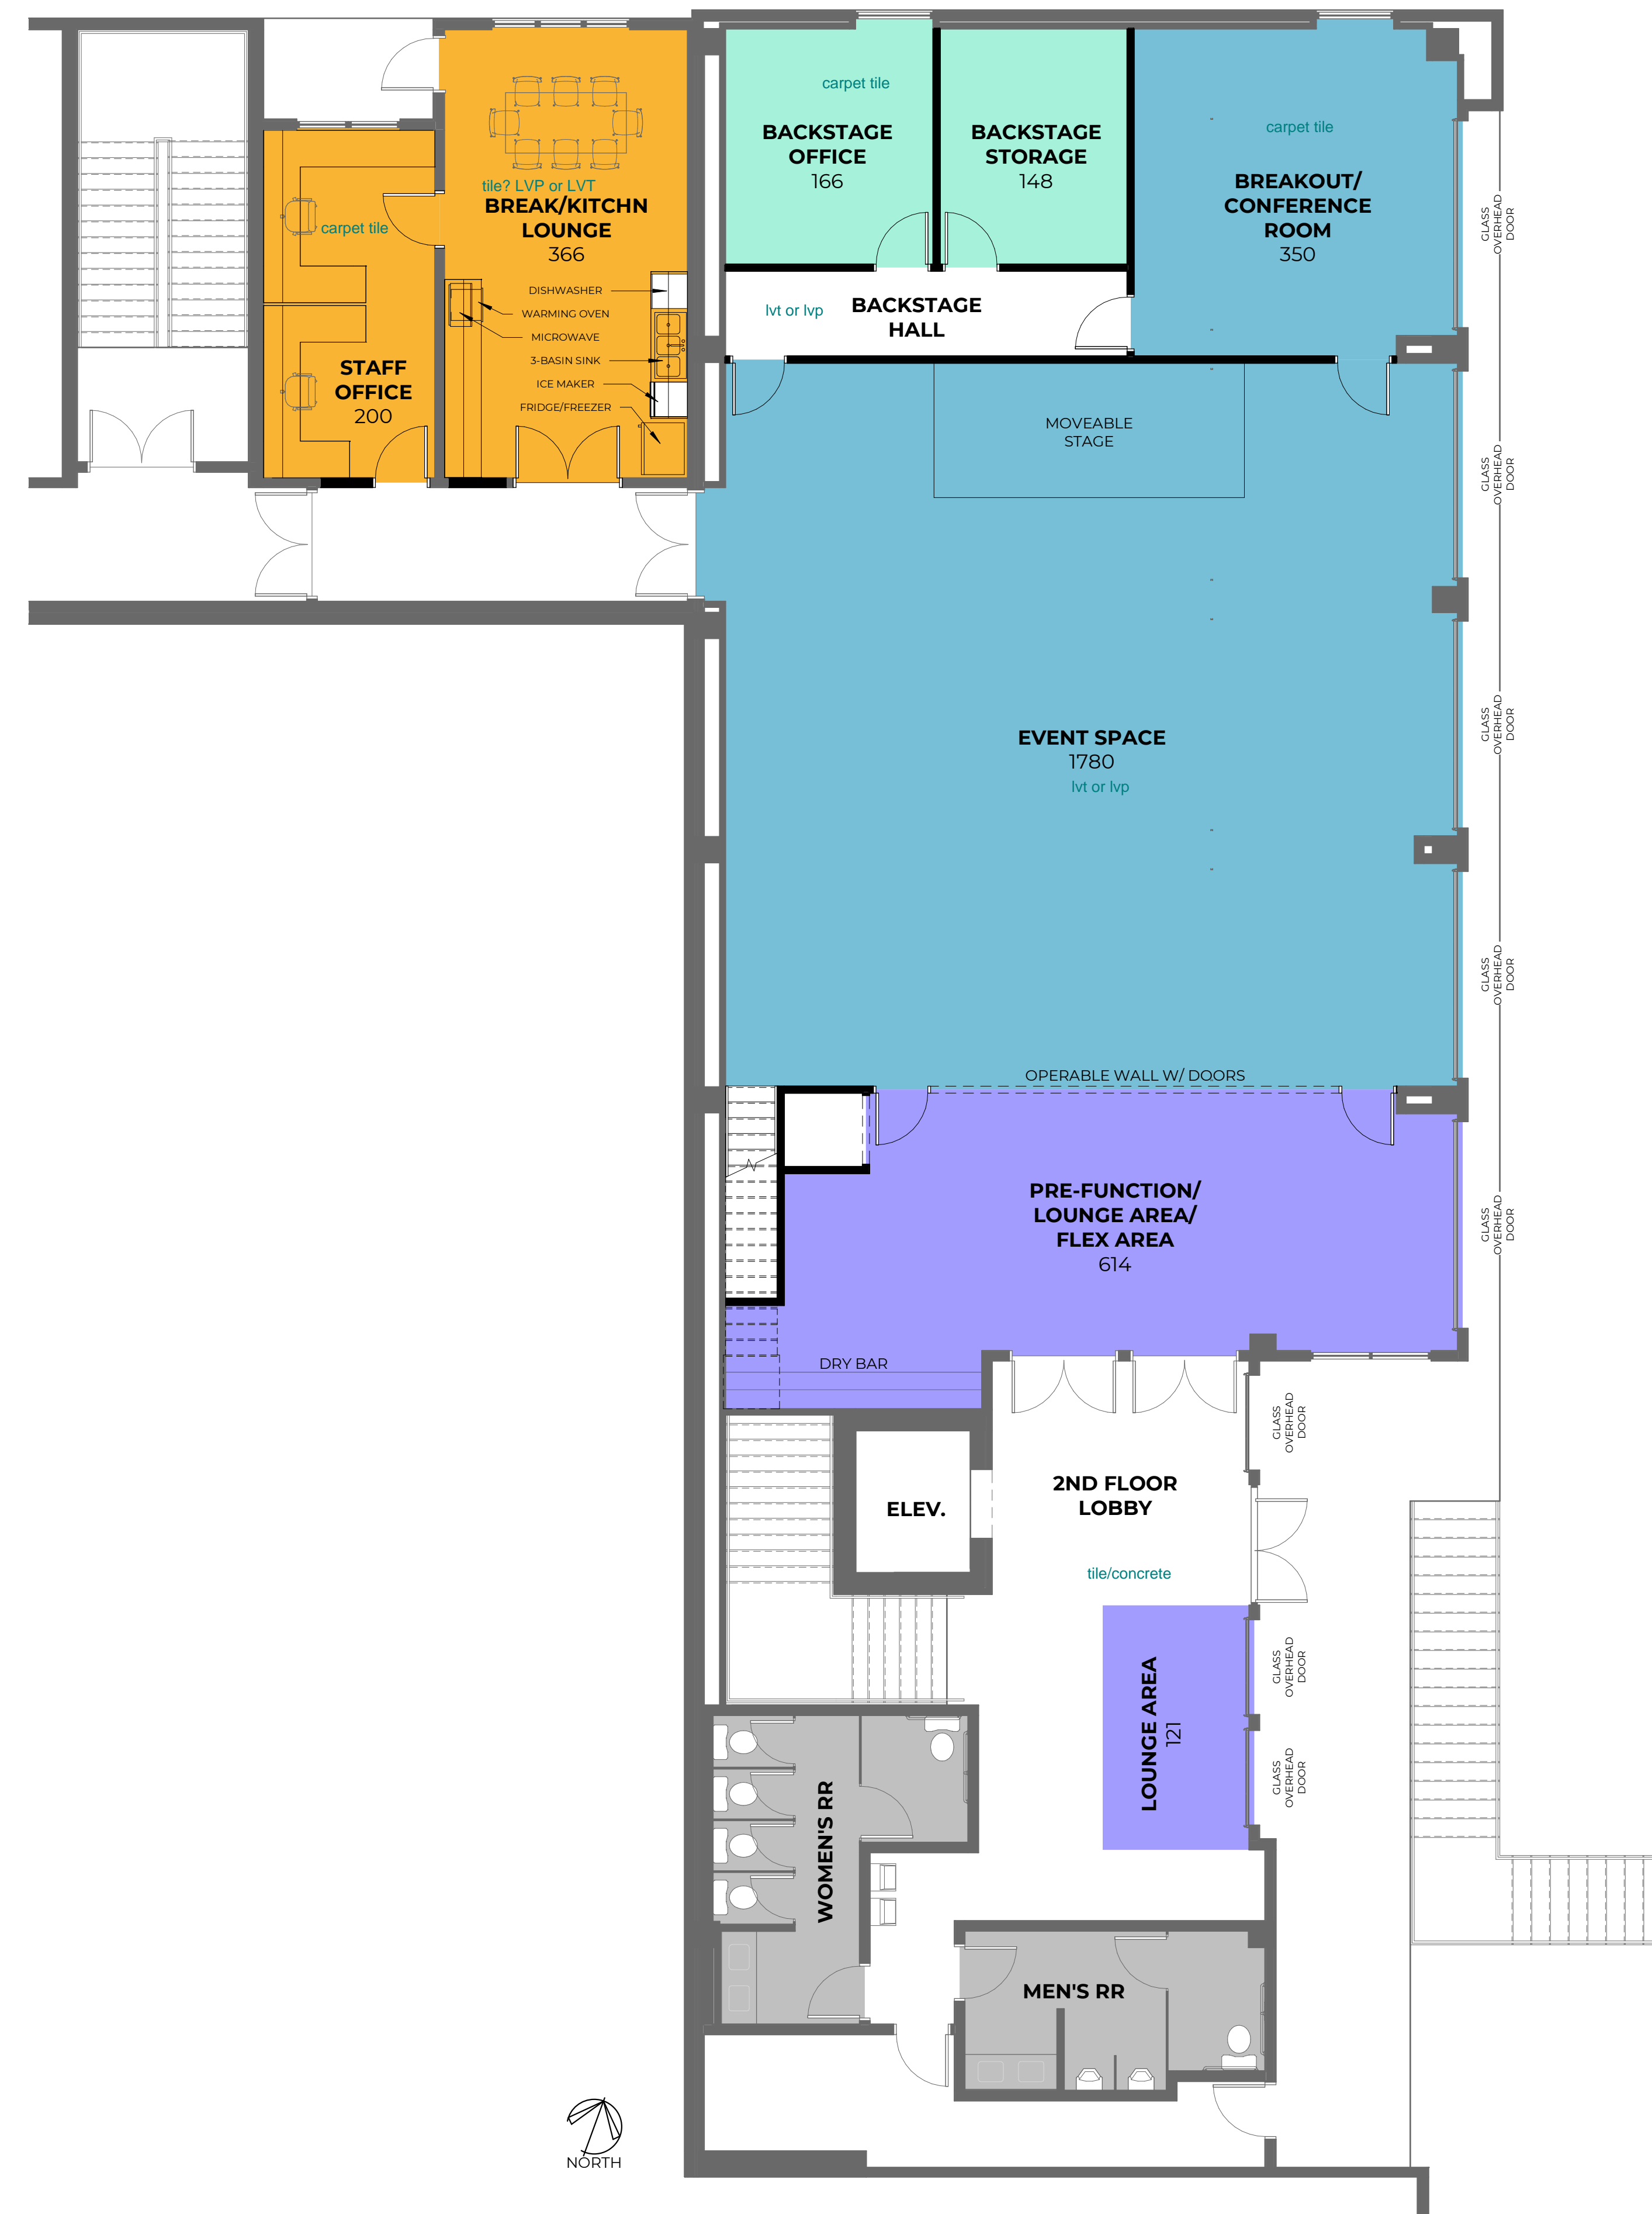

2 KIDS AREA - IN-WALL SEATING ELEVATION
PDL3 3/8" = 1'-0"

3 KIDS AREA - IN-WALL SEATING 3D
PDL3

- OPAQUE PANELS
- TRANSPARENT PANELS
- FROSTED PANELS

4 FEATURE WALL ELEVATION
PDL3 3/8" = 1'-0"

1 FEATURE WALL 3D
PDL3

SUPERIOR CIVIC SPACE

SECOND FLOOR EVENT SPACE