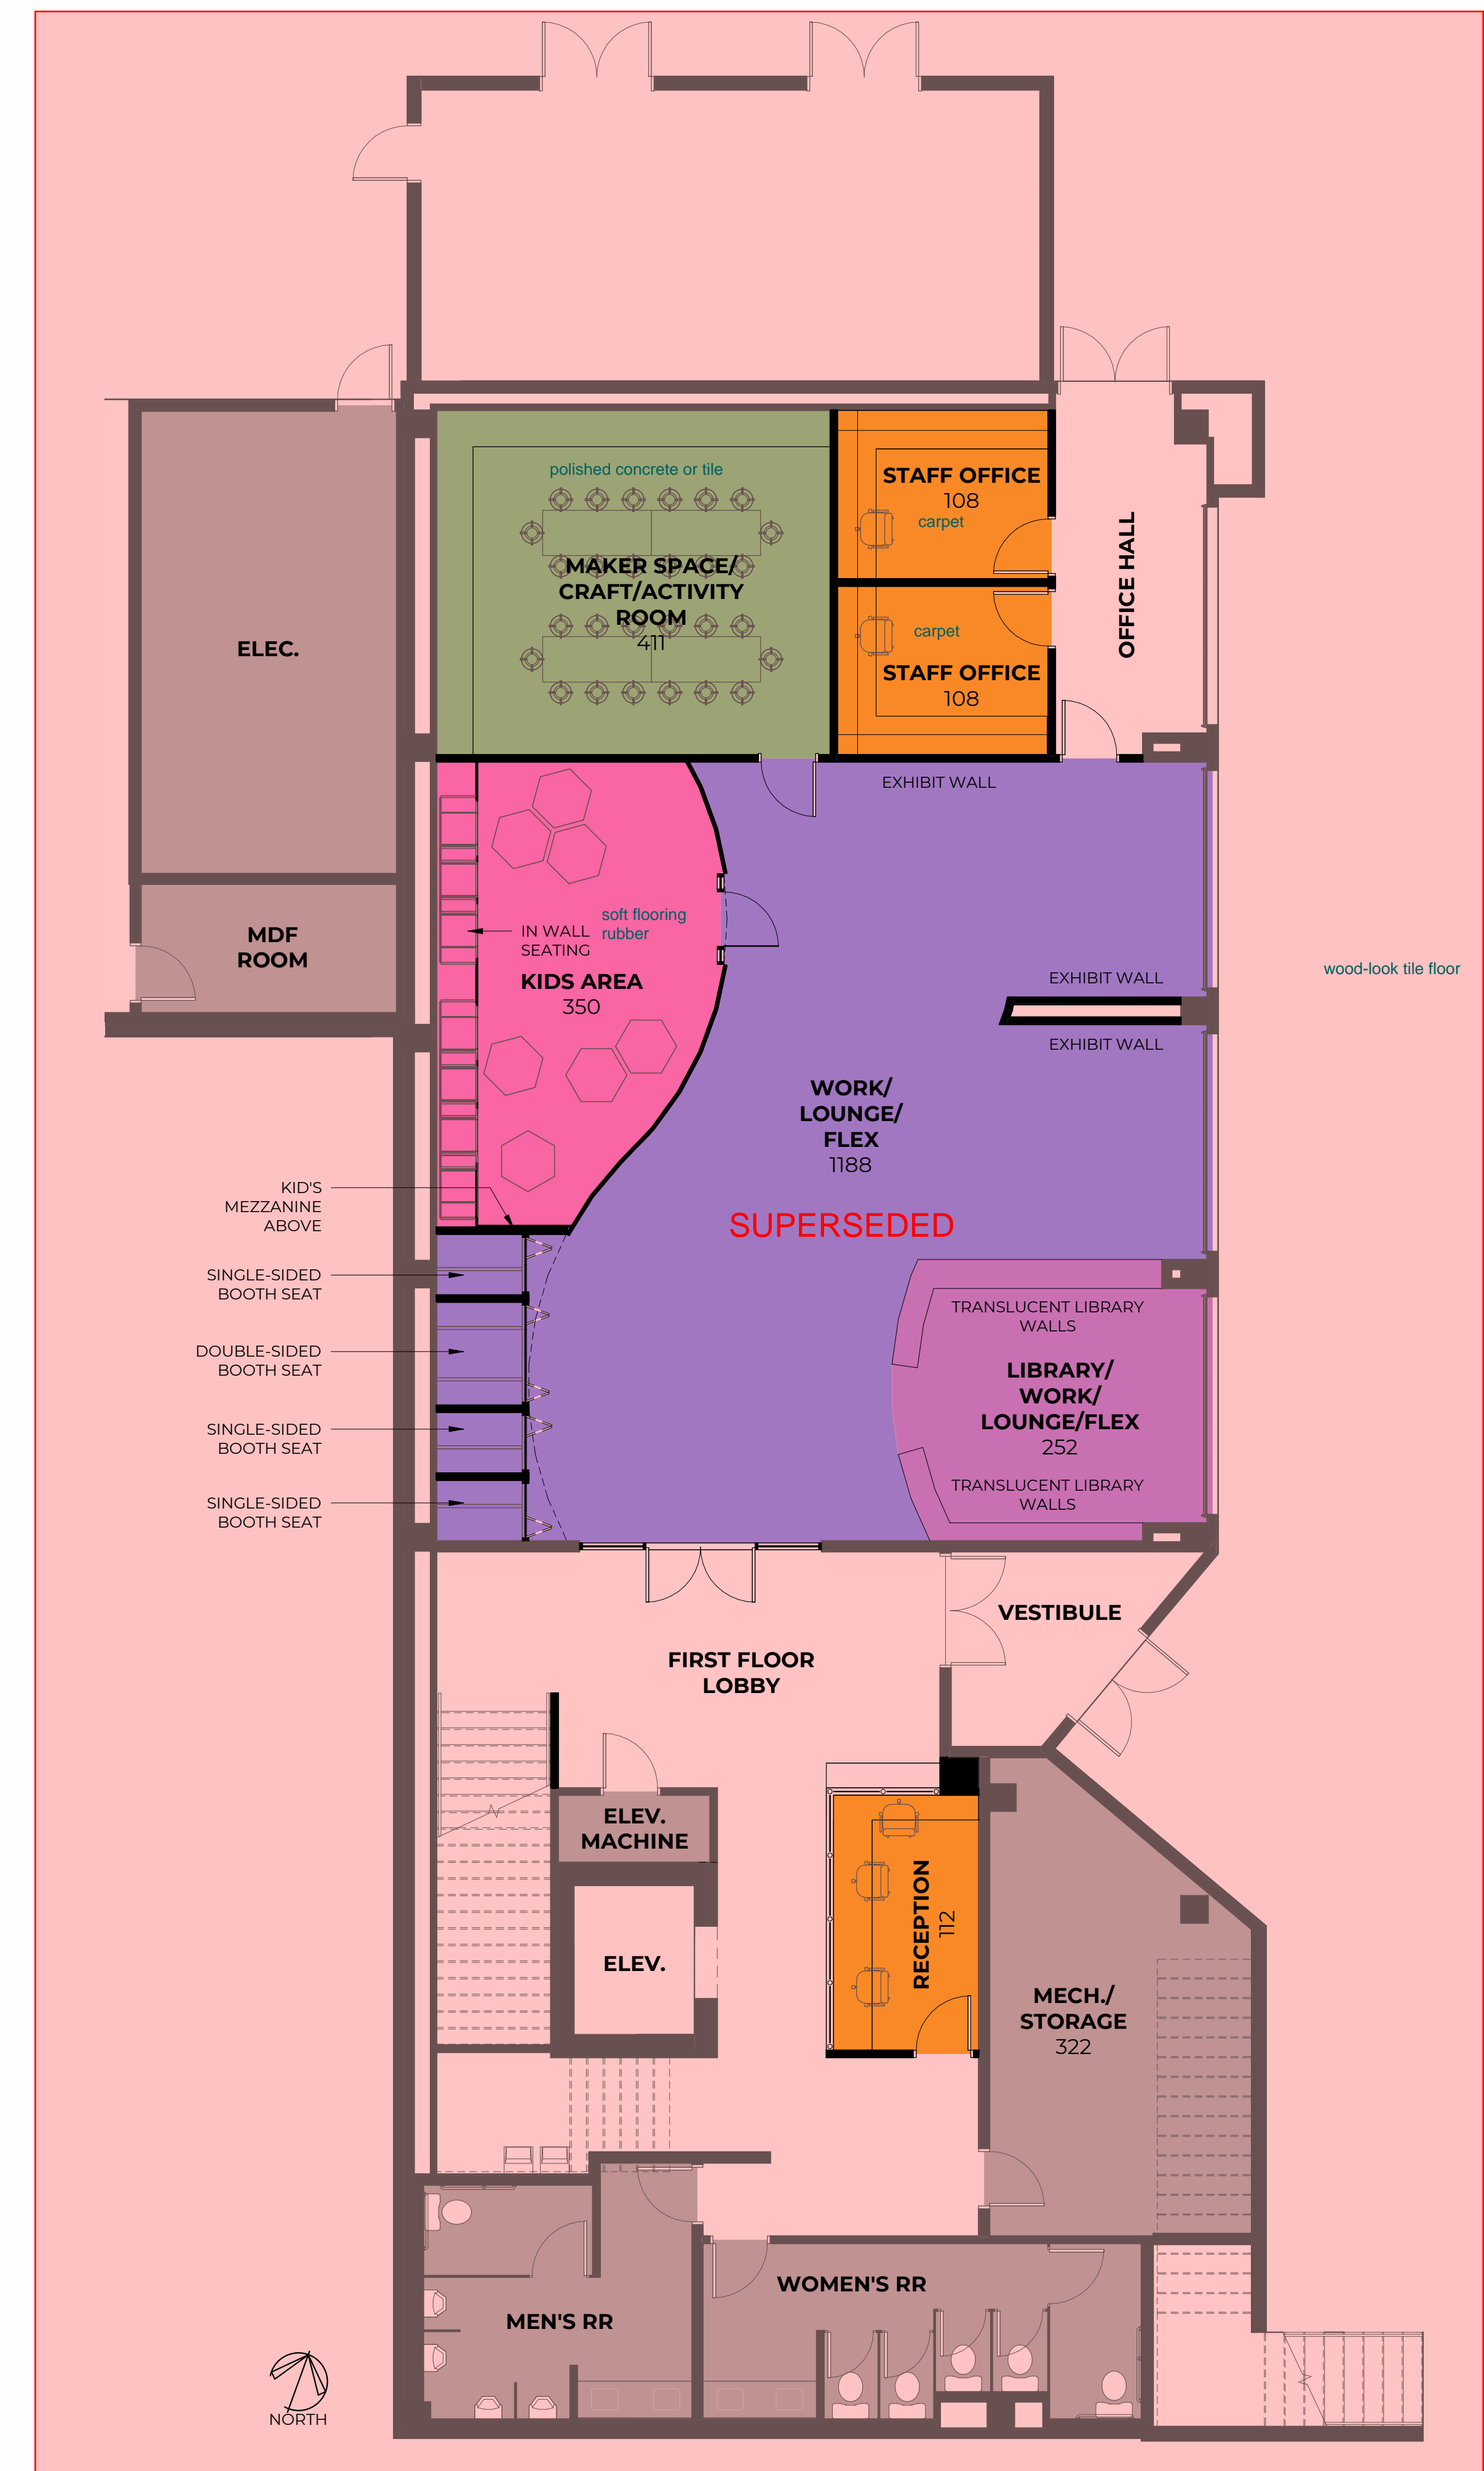

2 KIDS AREA - IN-WALL SEATING ELEVATION
PDL3 3/8" = 1'-0"

3 KIDS AREA - IN-WALL SEATING 3D
PDL3

- OPAQUE PANELS
- TRANSPARENT PANELS
- FROSTED PANELS

4 FEATURE WALL ELEVATION
PDL3 3/8" = 1'-0"

1 FEATURE WALL 3D
PDL3

SUPERIOR CIVIC SPACE

SECOND FLOOR EVENT SPACE