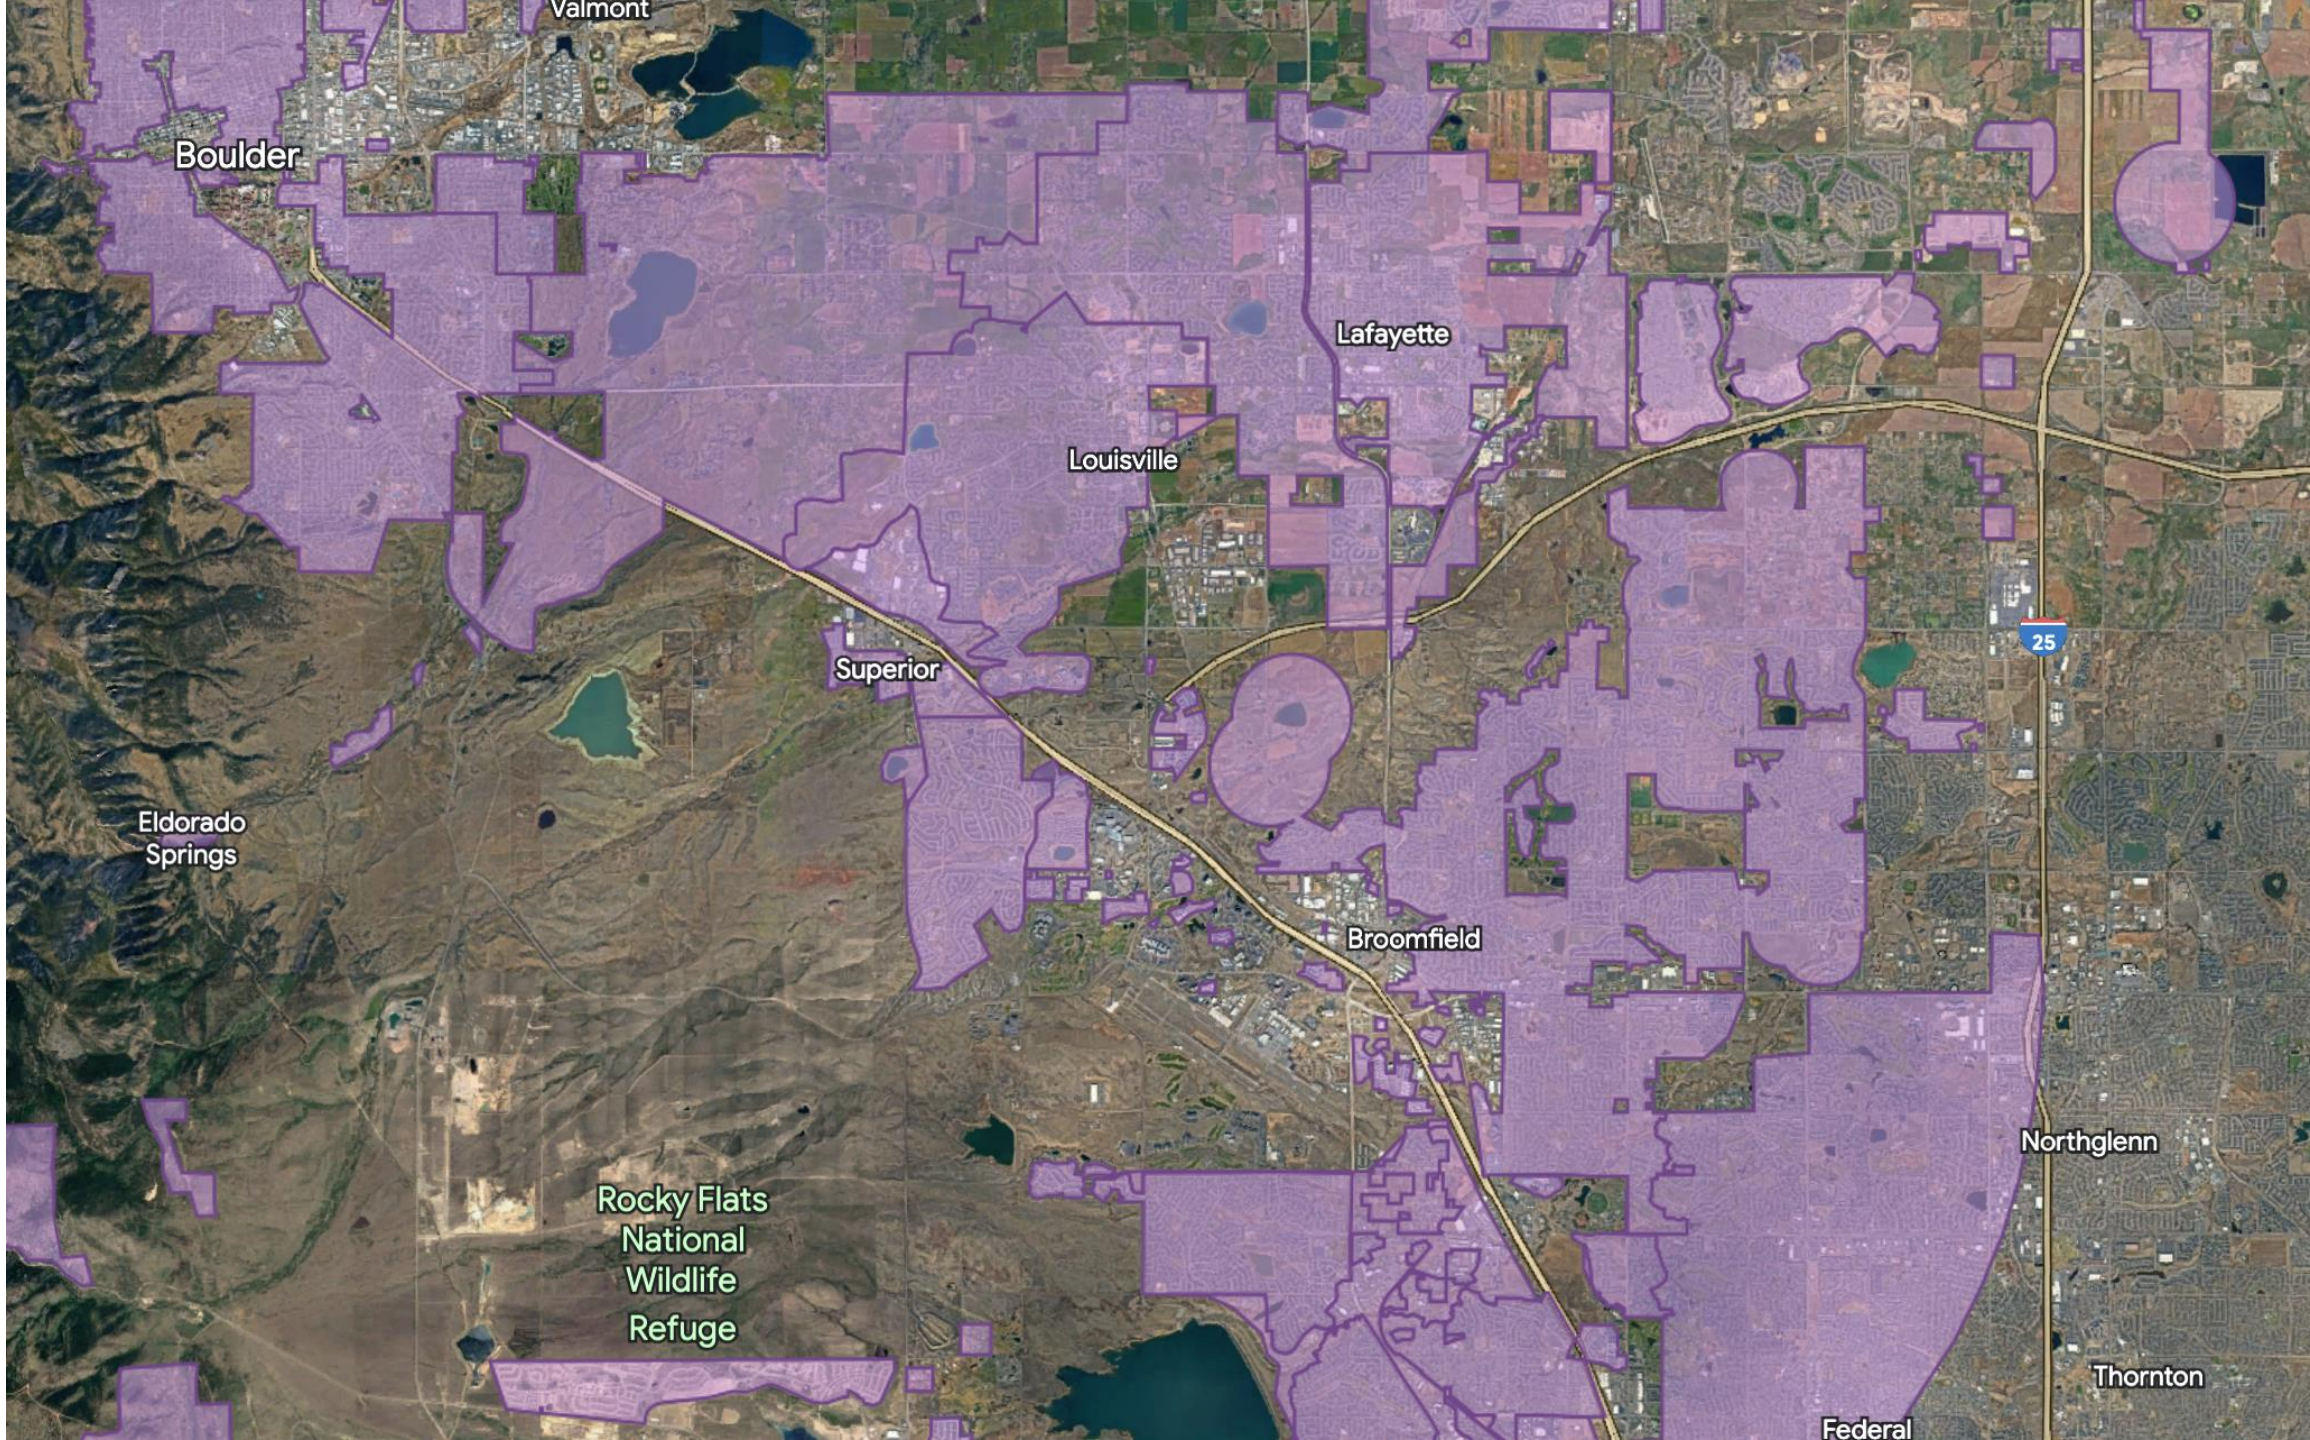

Noise Map Overall*

*Other municipalities may make changes

Boulder

Valmont

Lafayette

Louisville

Superior

25

Eldorado Springs

Broomfield

Rocky Flats
National
Wildlife
Refuge

Northglenn

Thornton

Federal

Just Superior Noise Sensitive Area

Founders Park

Superior

Centura Avista
Adventist Hospital

Glacier Park

*Carolyn
Holmberg
Preserve
at Rock...*

*Rocky Flats Wildlife
Refuge: Public Access*

36

For Consultants (areas missed)