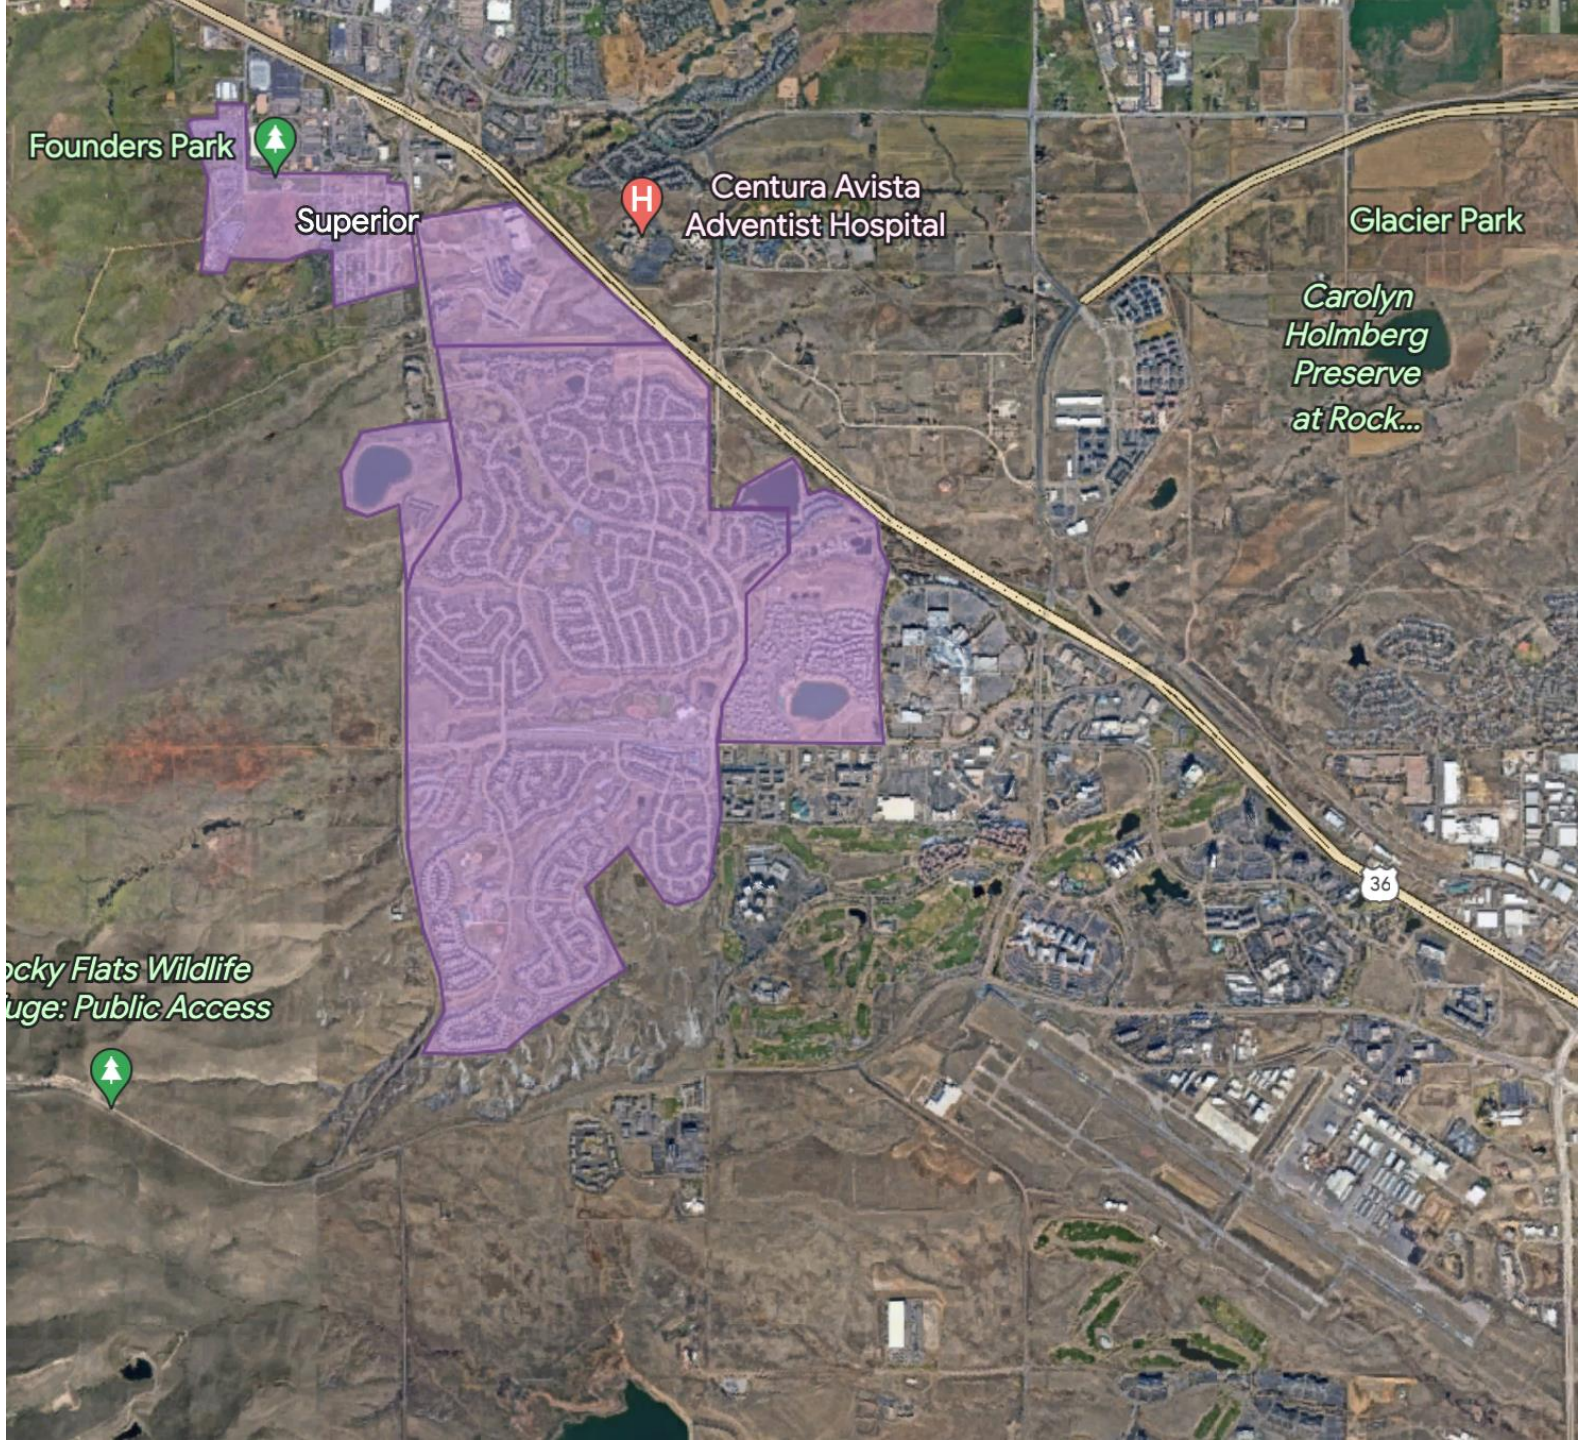

Noise Map Overall*

*Other municipalities may make changes

Boulder

Valmont

Lafayette

Louisville

Superior

25

Eldorado Springs

Broomfield

Rocky Flats
National
Wildlife
Refuge

Northglenn

Thornton

Federal

Just Superior Noise Sensitive Area

Founders Park

Superior

Centura Avista
Adventist Hospital

Glacier Park

*Carolyn
Holmberg
Preserve
at Rock...*

*Rocky Flats Wildlife
Refuge: Public Access*

36

For Consultants (areas missed)