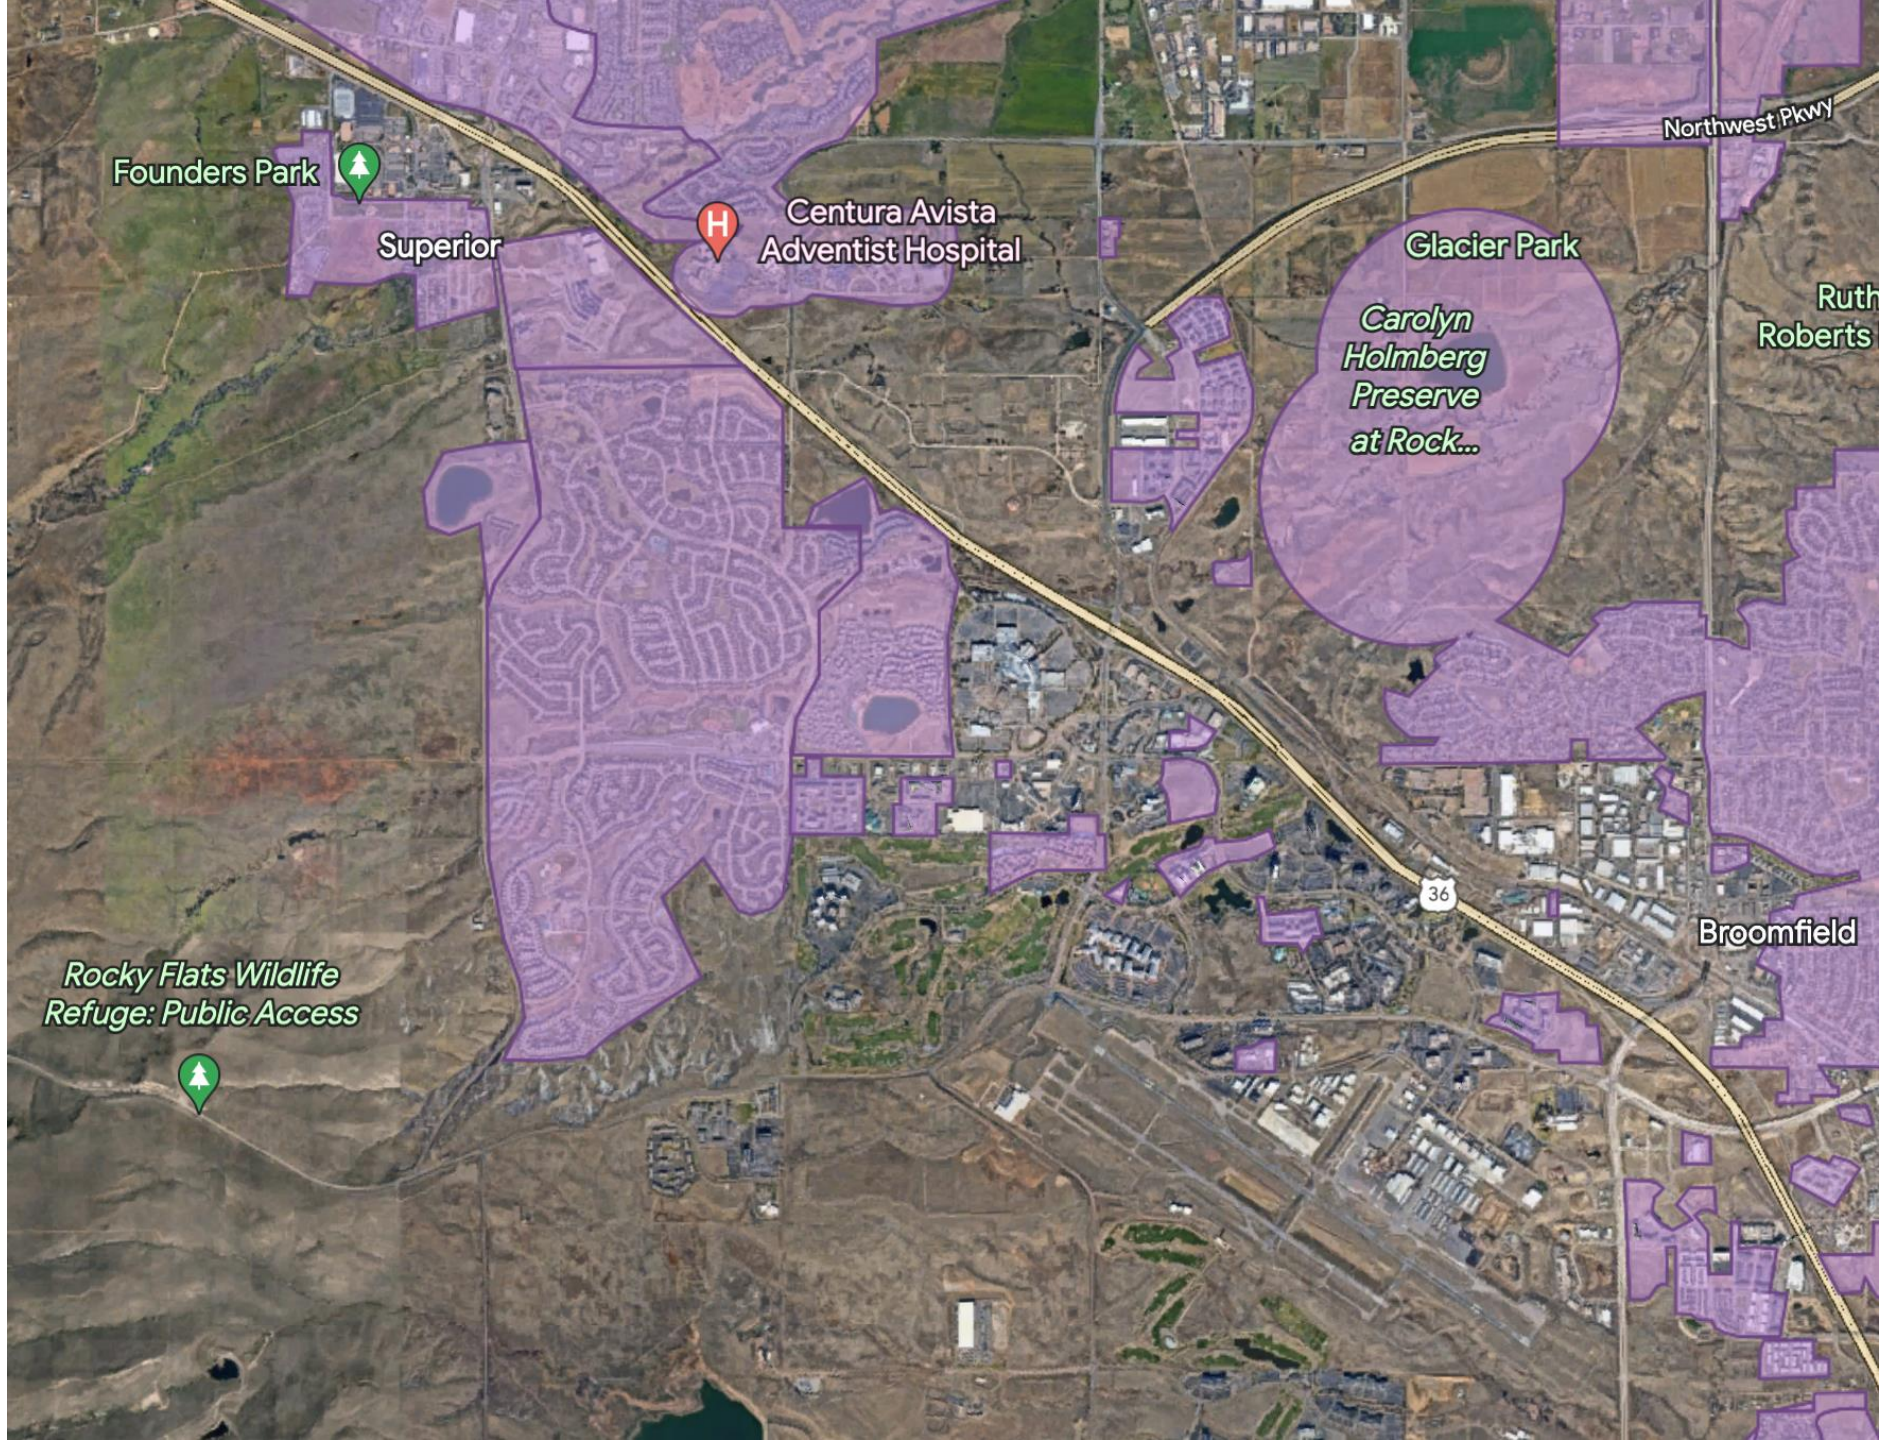

Noise Map Overall*

*Other municipalities may make changes

Boulder

Valmont

Lafayette

Louisville

Superior

25

Eldorado Springs

Broomfield

Rocky Flats
National
Wildlife
Refuge

Northglenn

Thornton

Federal

Just Superior Noise Sensitive Area

Founders Park

Superior

Centura Avista
Adventist Hospital

Glacier Park

*Carolyn
Holmberg
Preserve
at Rock...*

*Rocky Flats Wildlife
Refuge: Public Access*

36

For Consultants (areas missed)