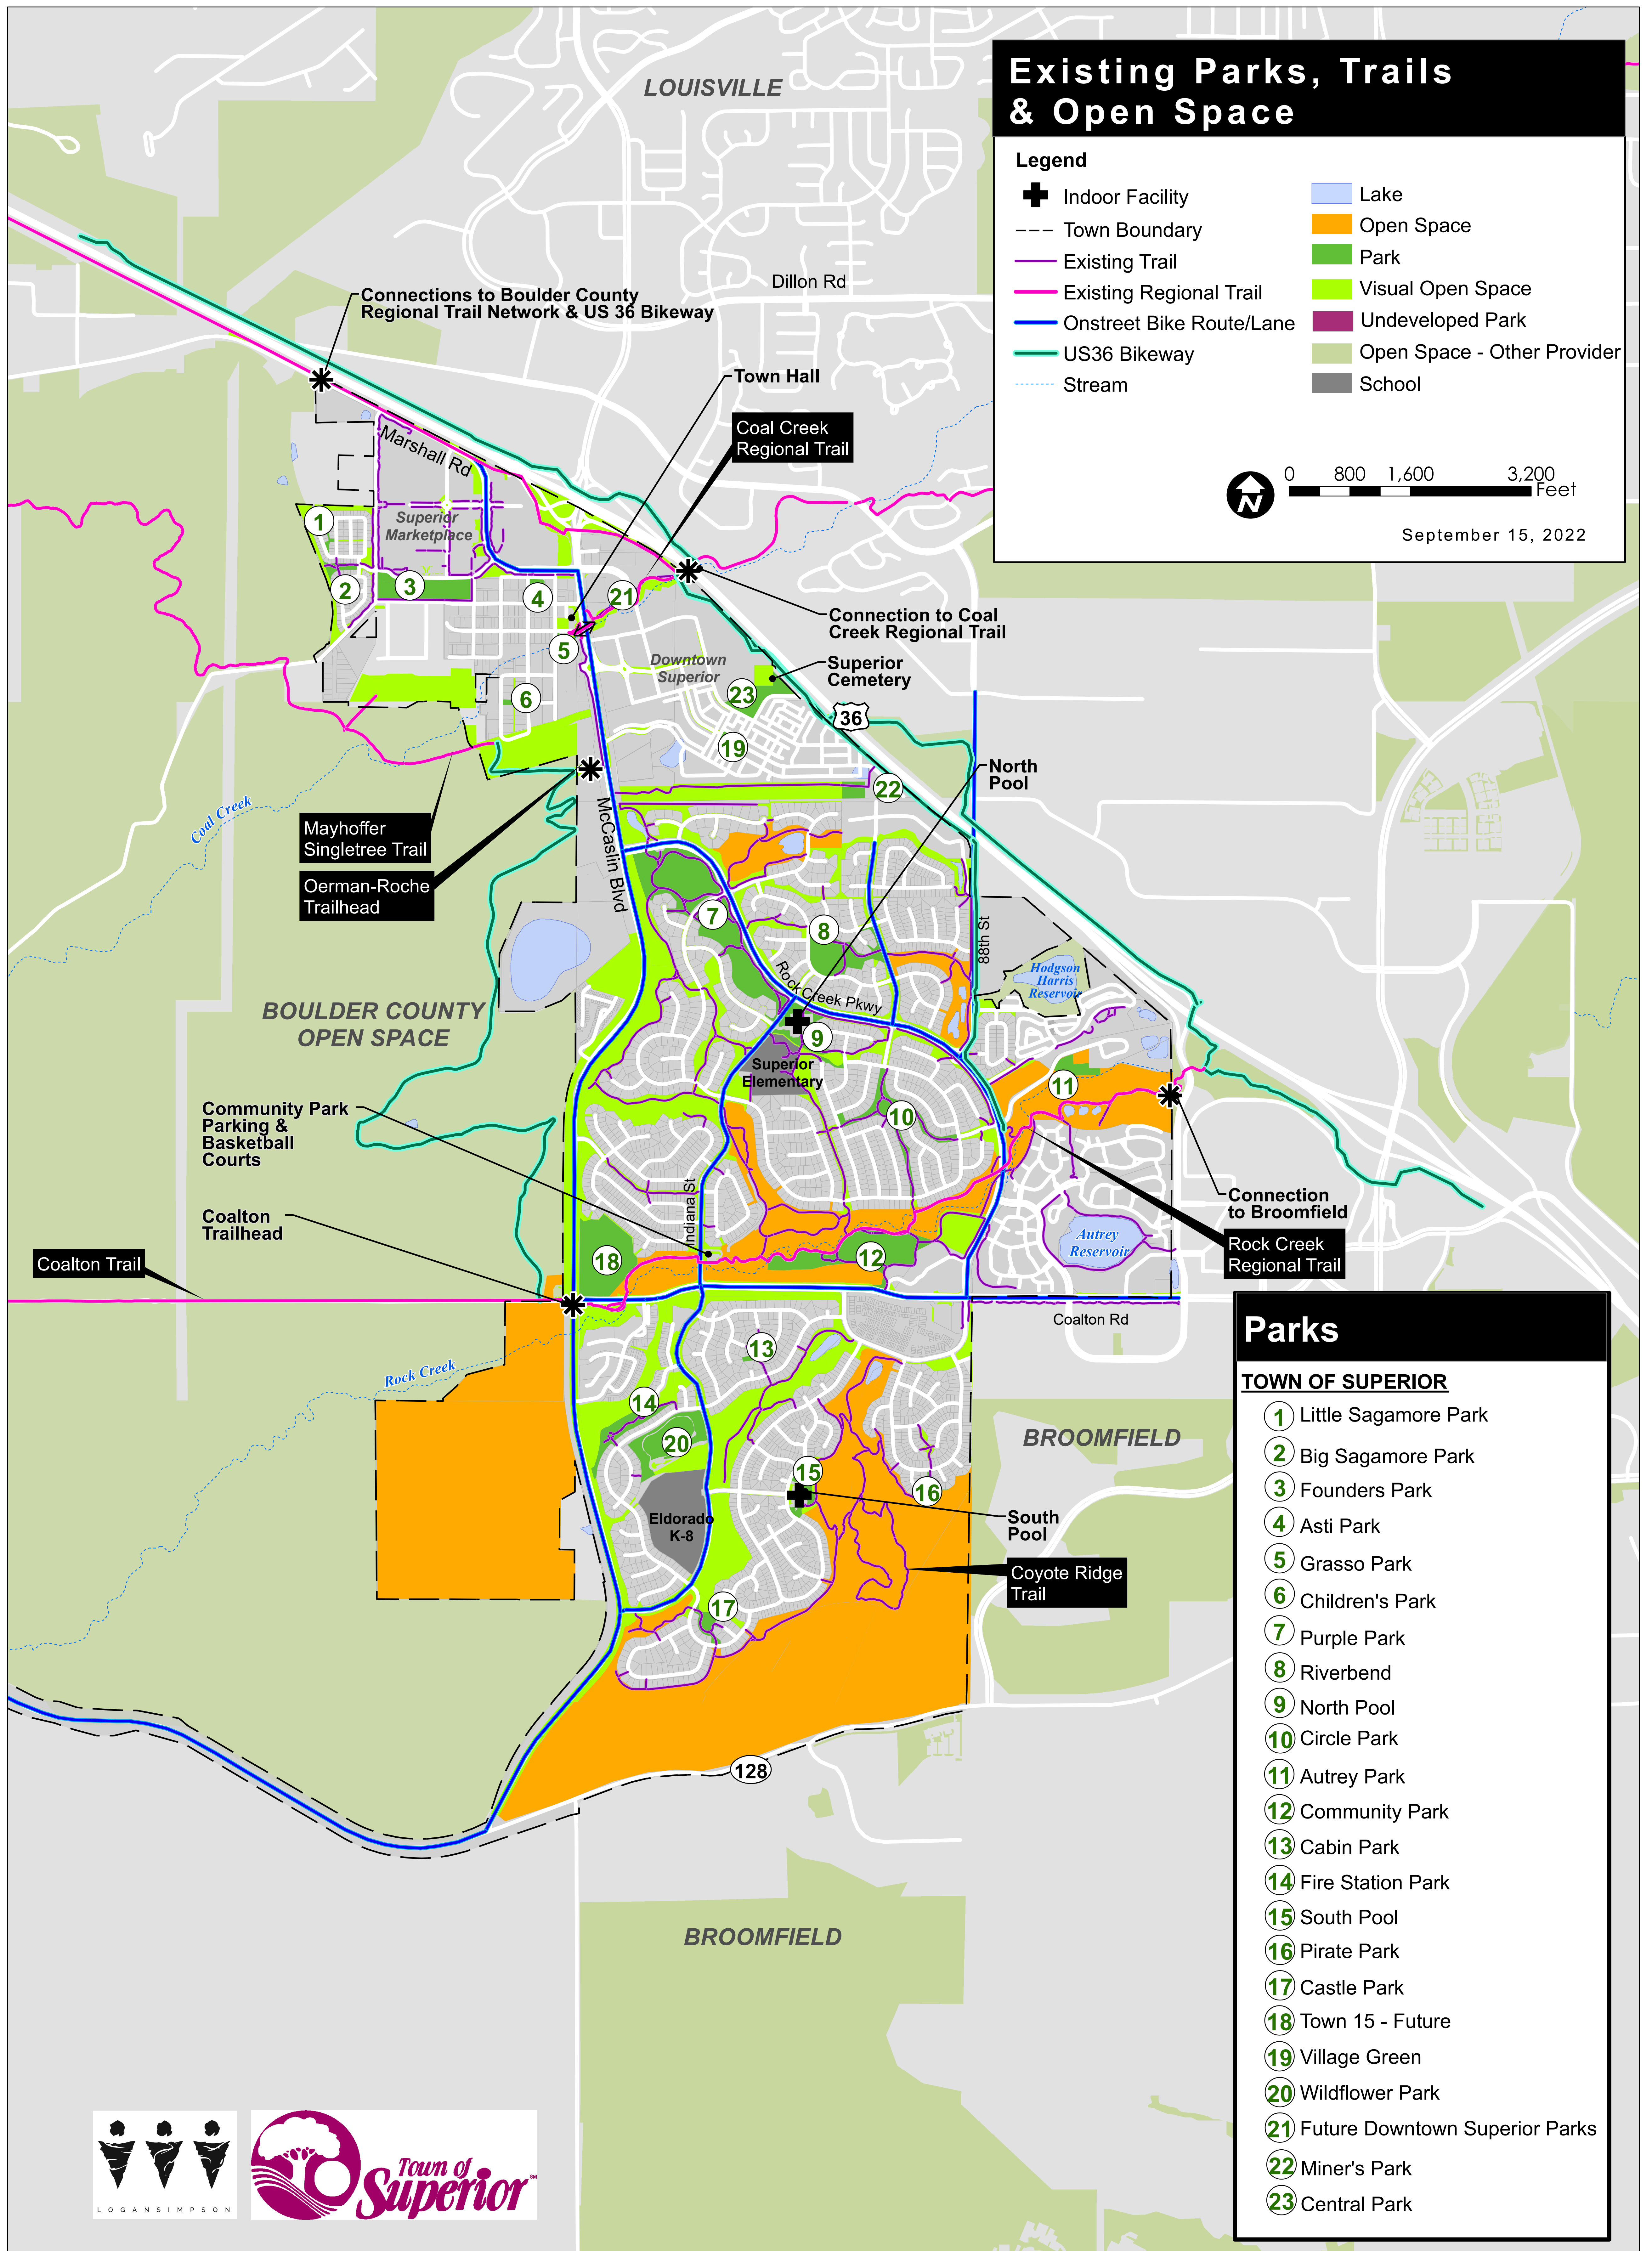

LOUISVILLE

Existing Parks, Trails & Open Space

Legend

-  Indoor Facility
-  Town Boundary
-  Existing Trail
-  Existing Regional Trail
-  Onstreet Bike Route/Lane
-  US36 Bikeway
-  Stream
-  Lake
-  Open Space
-  Park
-  Visual Open Space
-  Undeveloped Park
-  Open Space - Other Provider
-  School

September 15, 2022

Parks

TOWN OF SUPERIOR

- ① Little Sagamore Park
- ② Big Sagamore Park
- ③ Founders Park
- ④ Asti Park
- ⑤ Grasso Park
- ⑥ Children's Park
- ⑦ Purple Park
- ⑧ Riverbend
- ⑨ North Pool
- ⑩ Circle Park
- ⑪ Autrey Park
- ⑫ Community Park
- ⑬ Cabin Park
- ⑭ Fire Station Park
- ⑮ South Pool
- ⑯ Pirate Park
- ⑰ Castle Park
- ⑱ Town 15 - Future
- ⑲ Village Green
- ⑳ Wildflower Park
- ㉑ Future Downtown Superior Parks
- ㉒ Miner's Park
- ㉓ Central Park