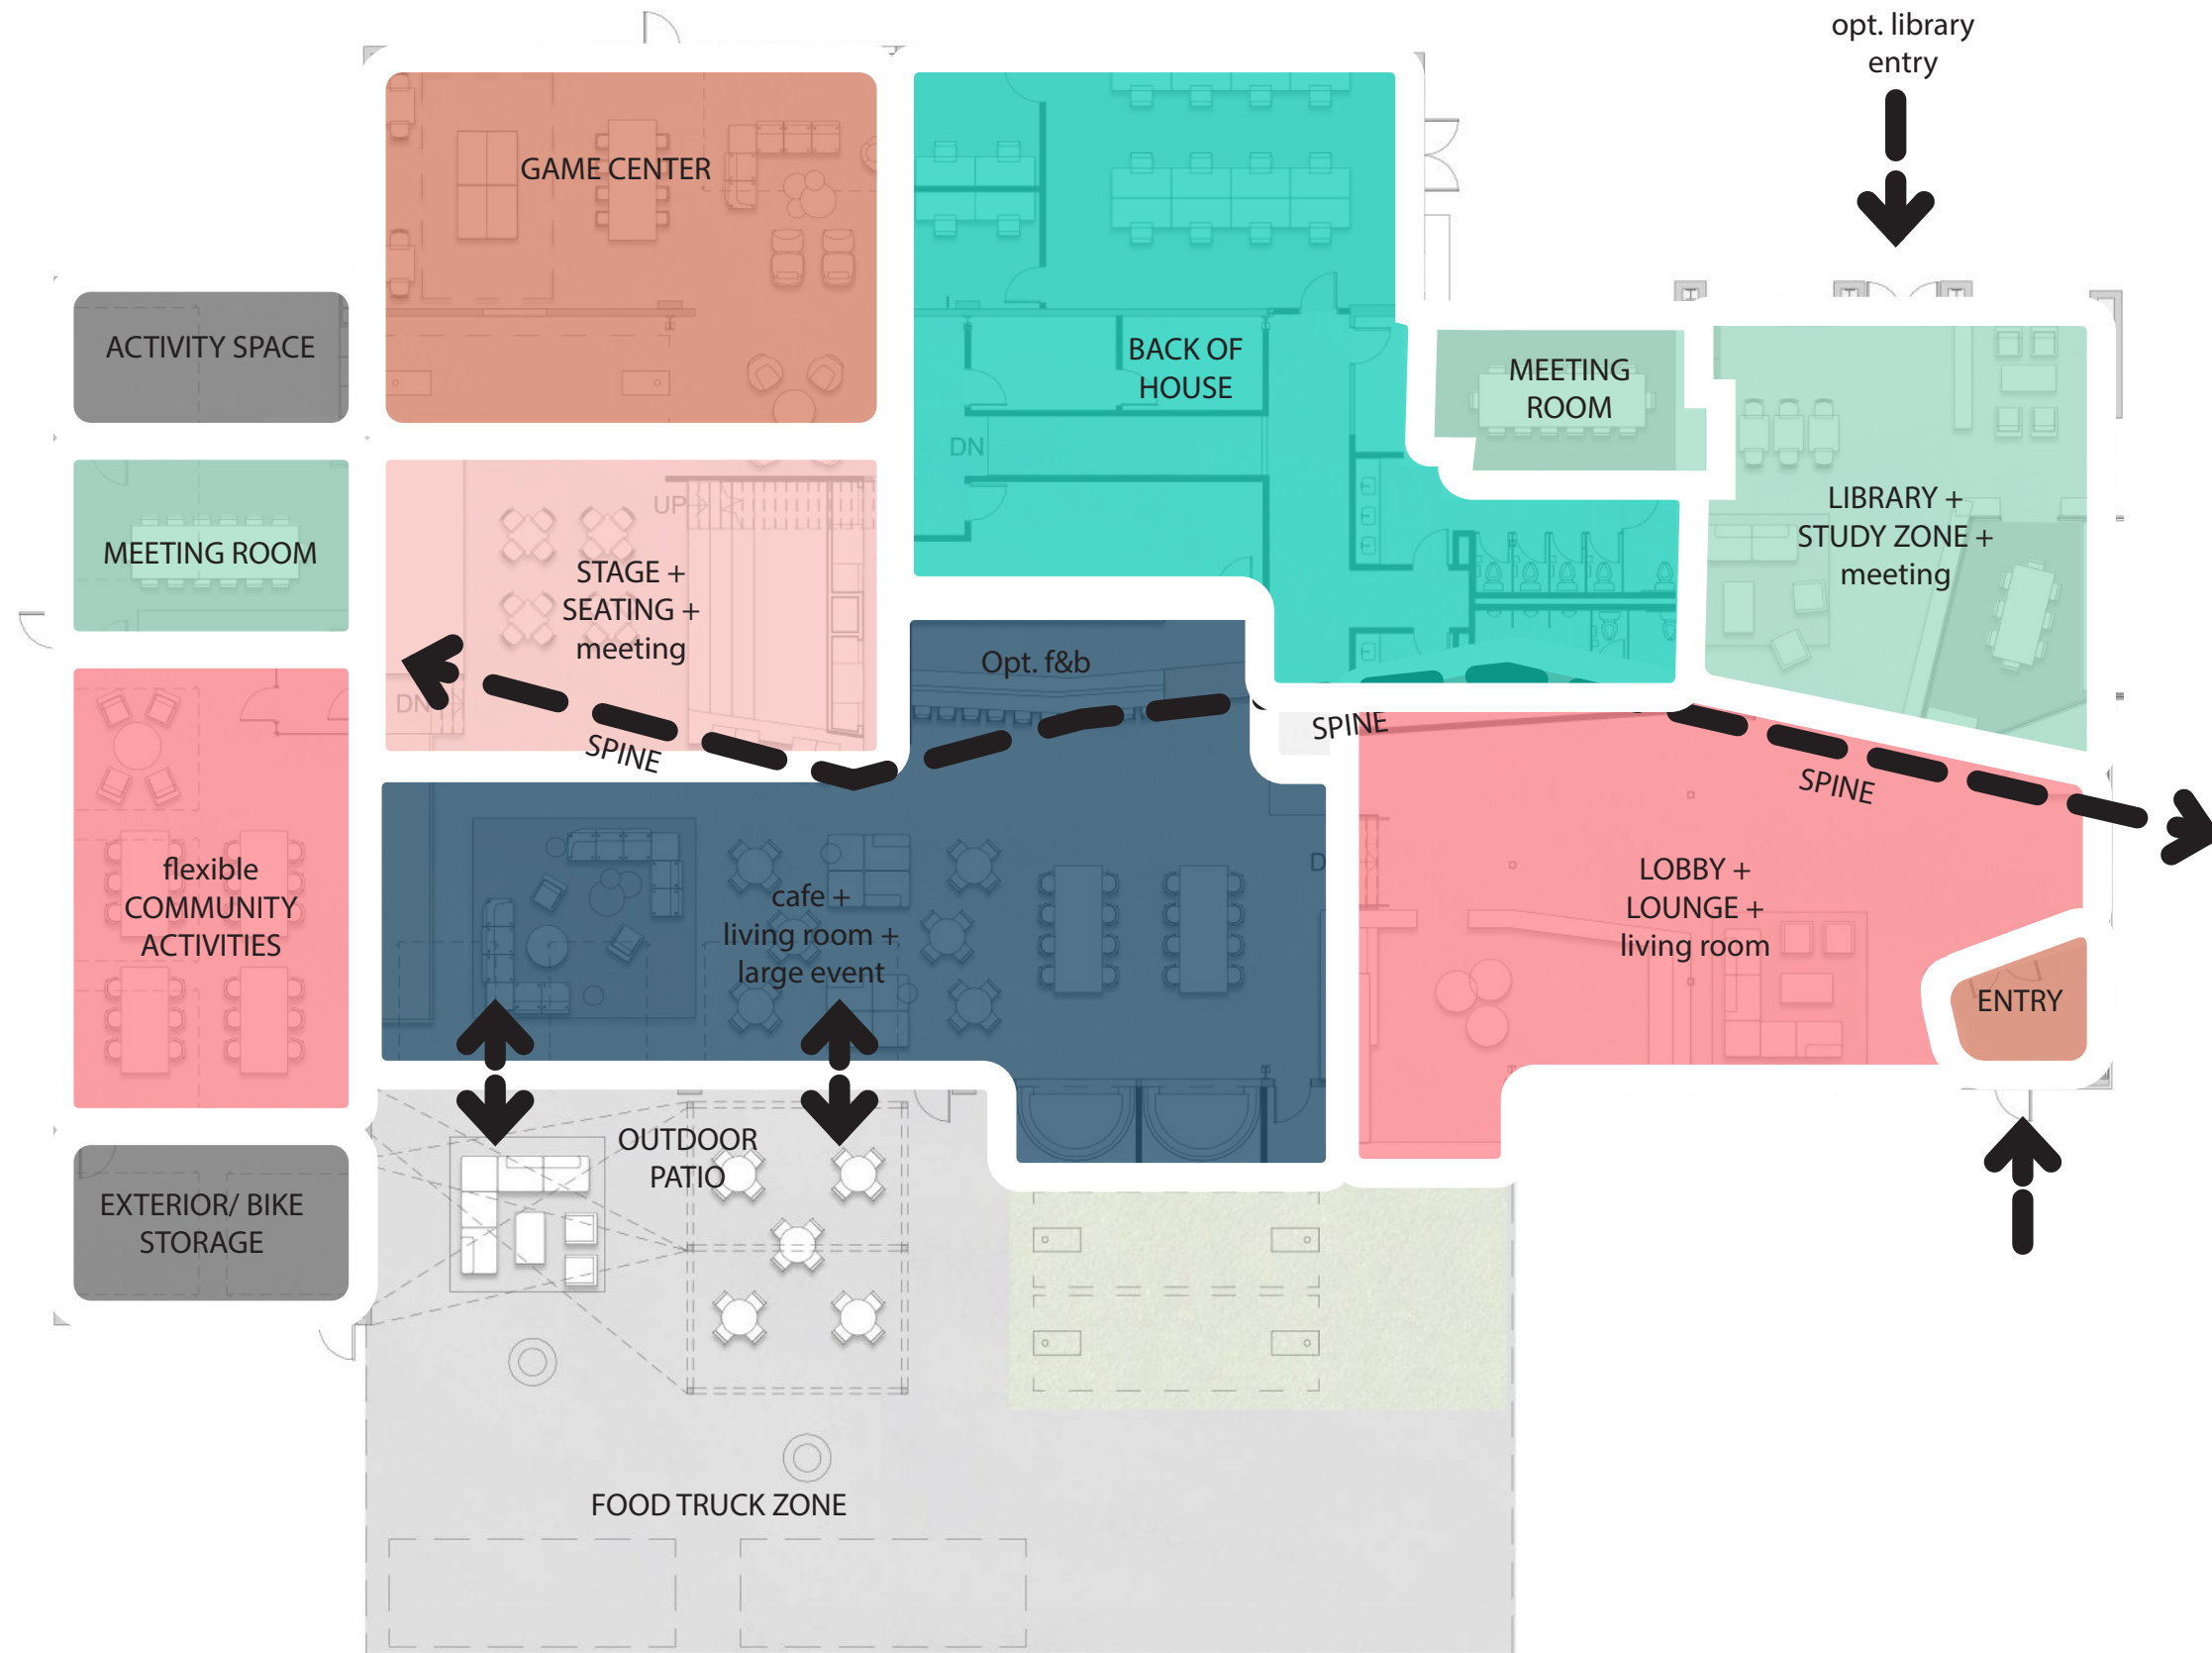

REVISED BUILDING ORGANIZATION