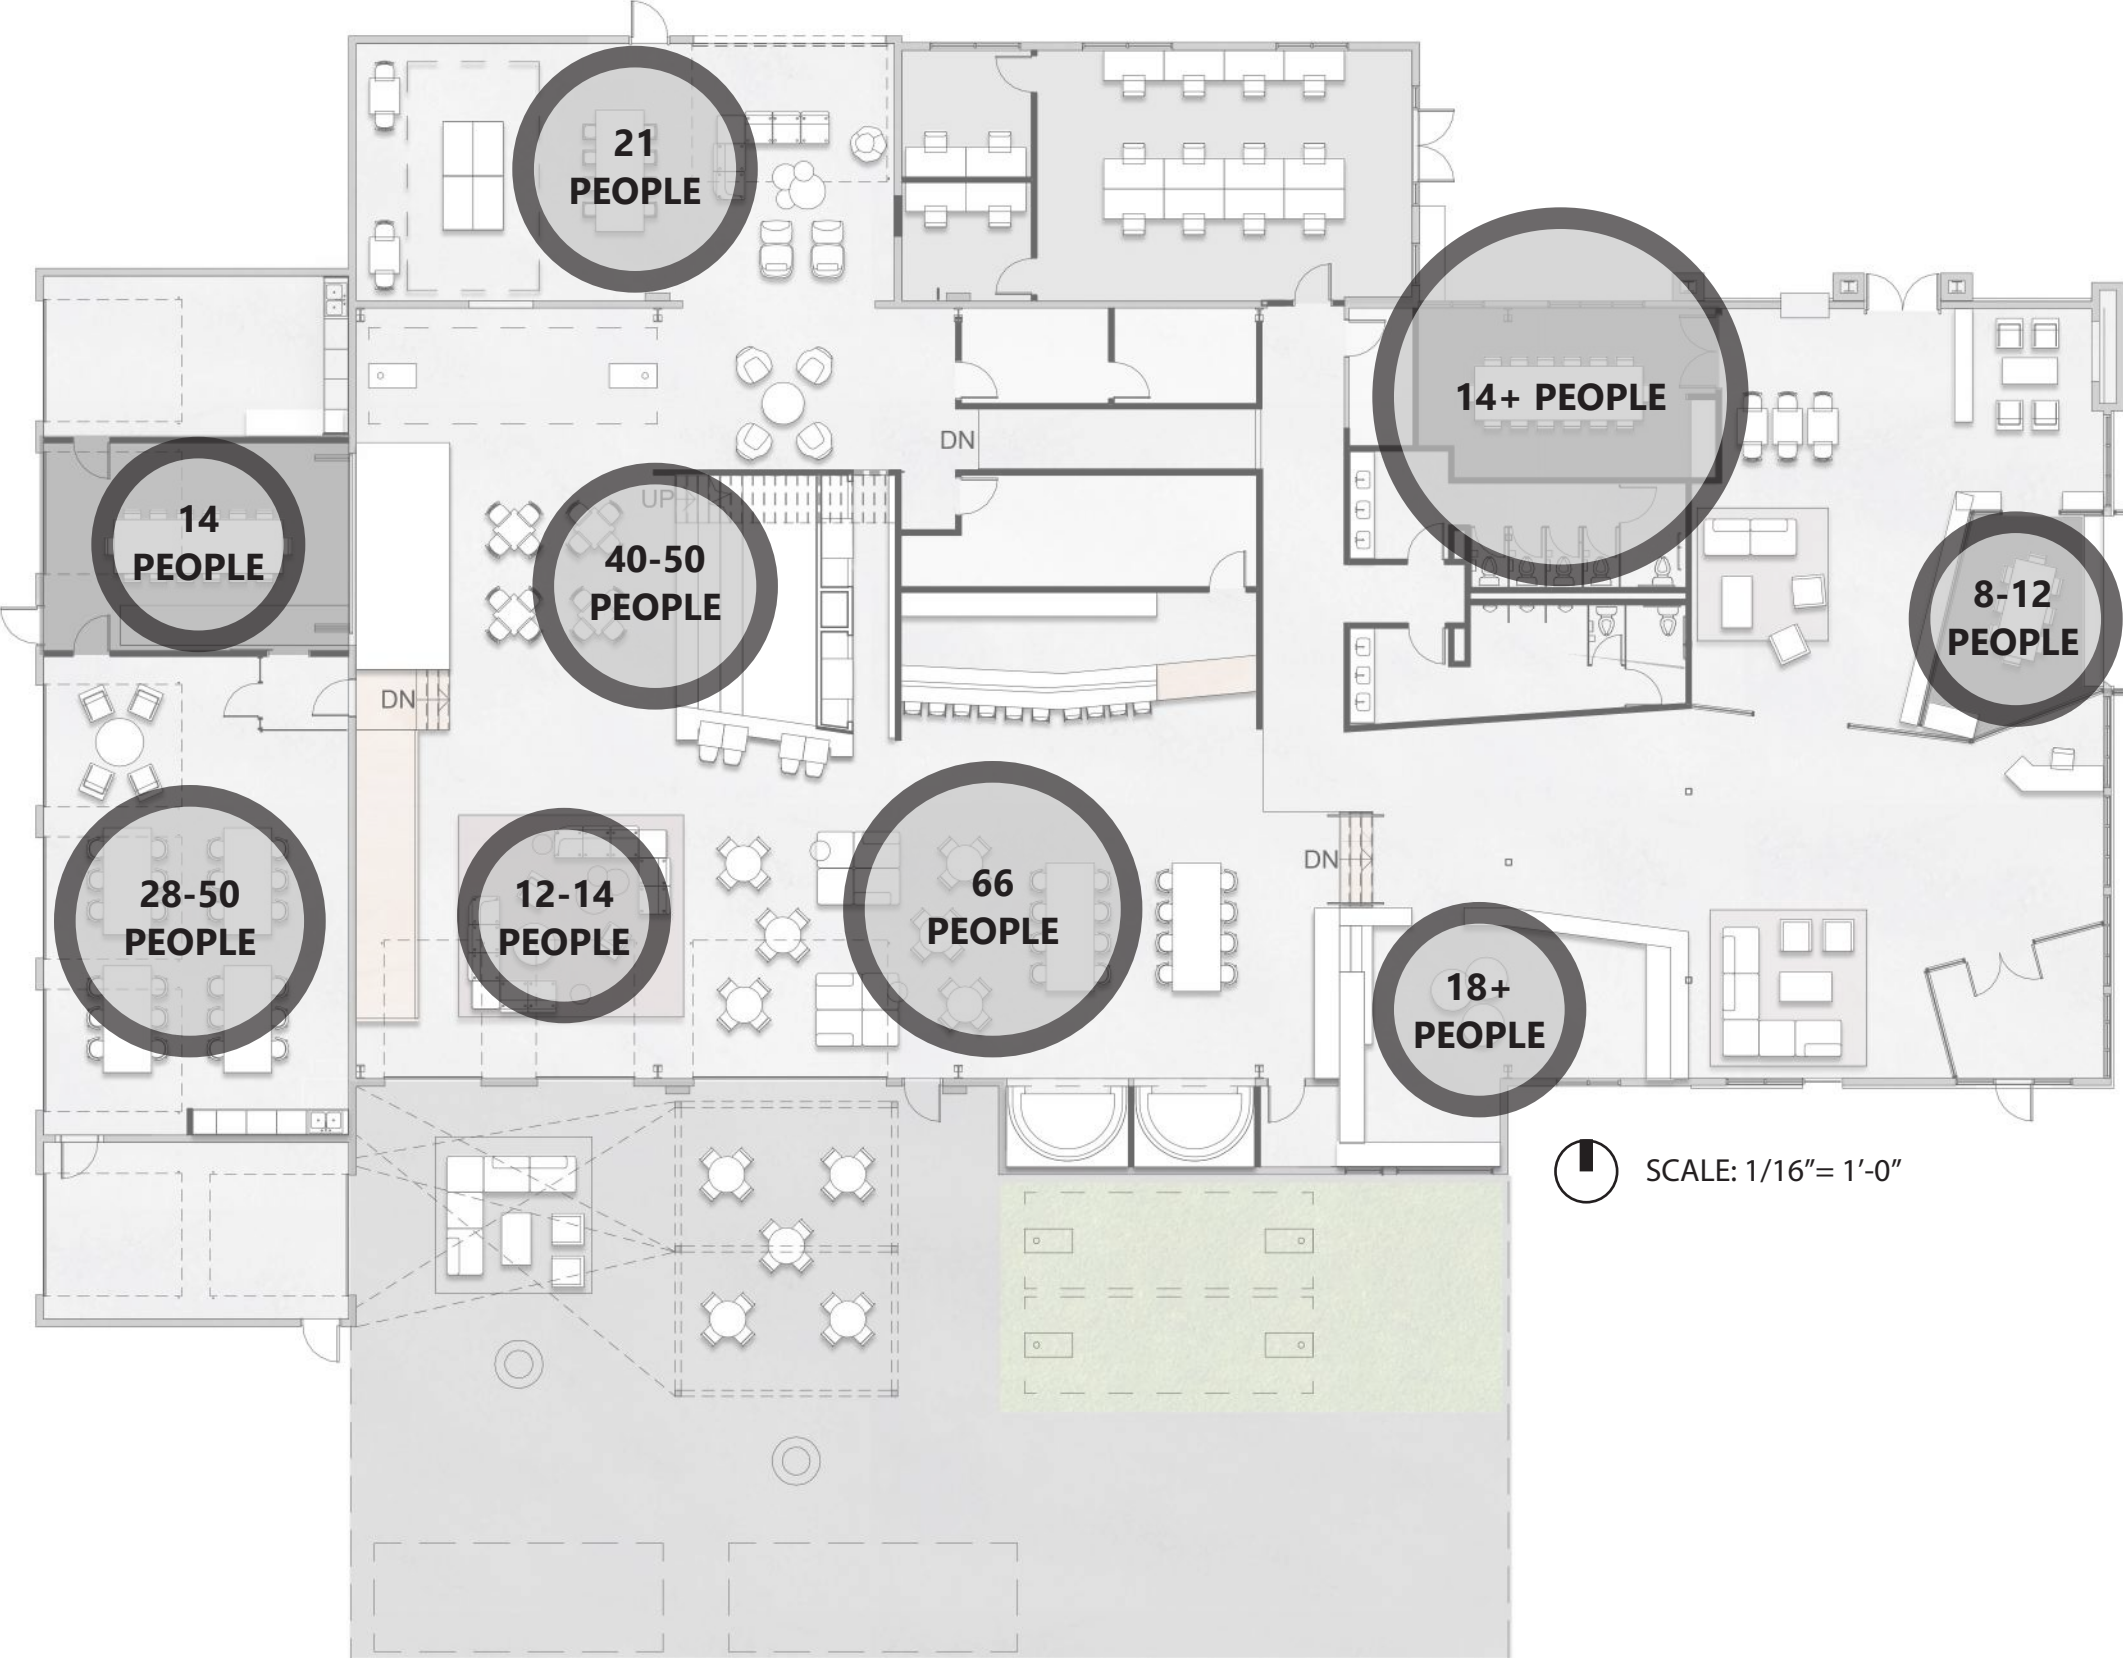

GATHERING POINTS