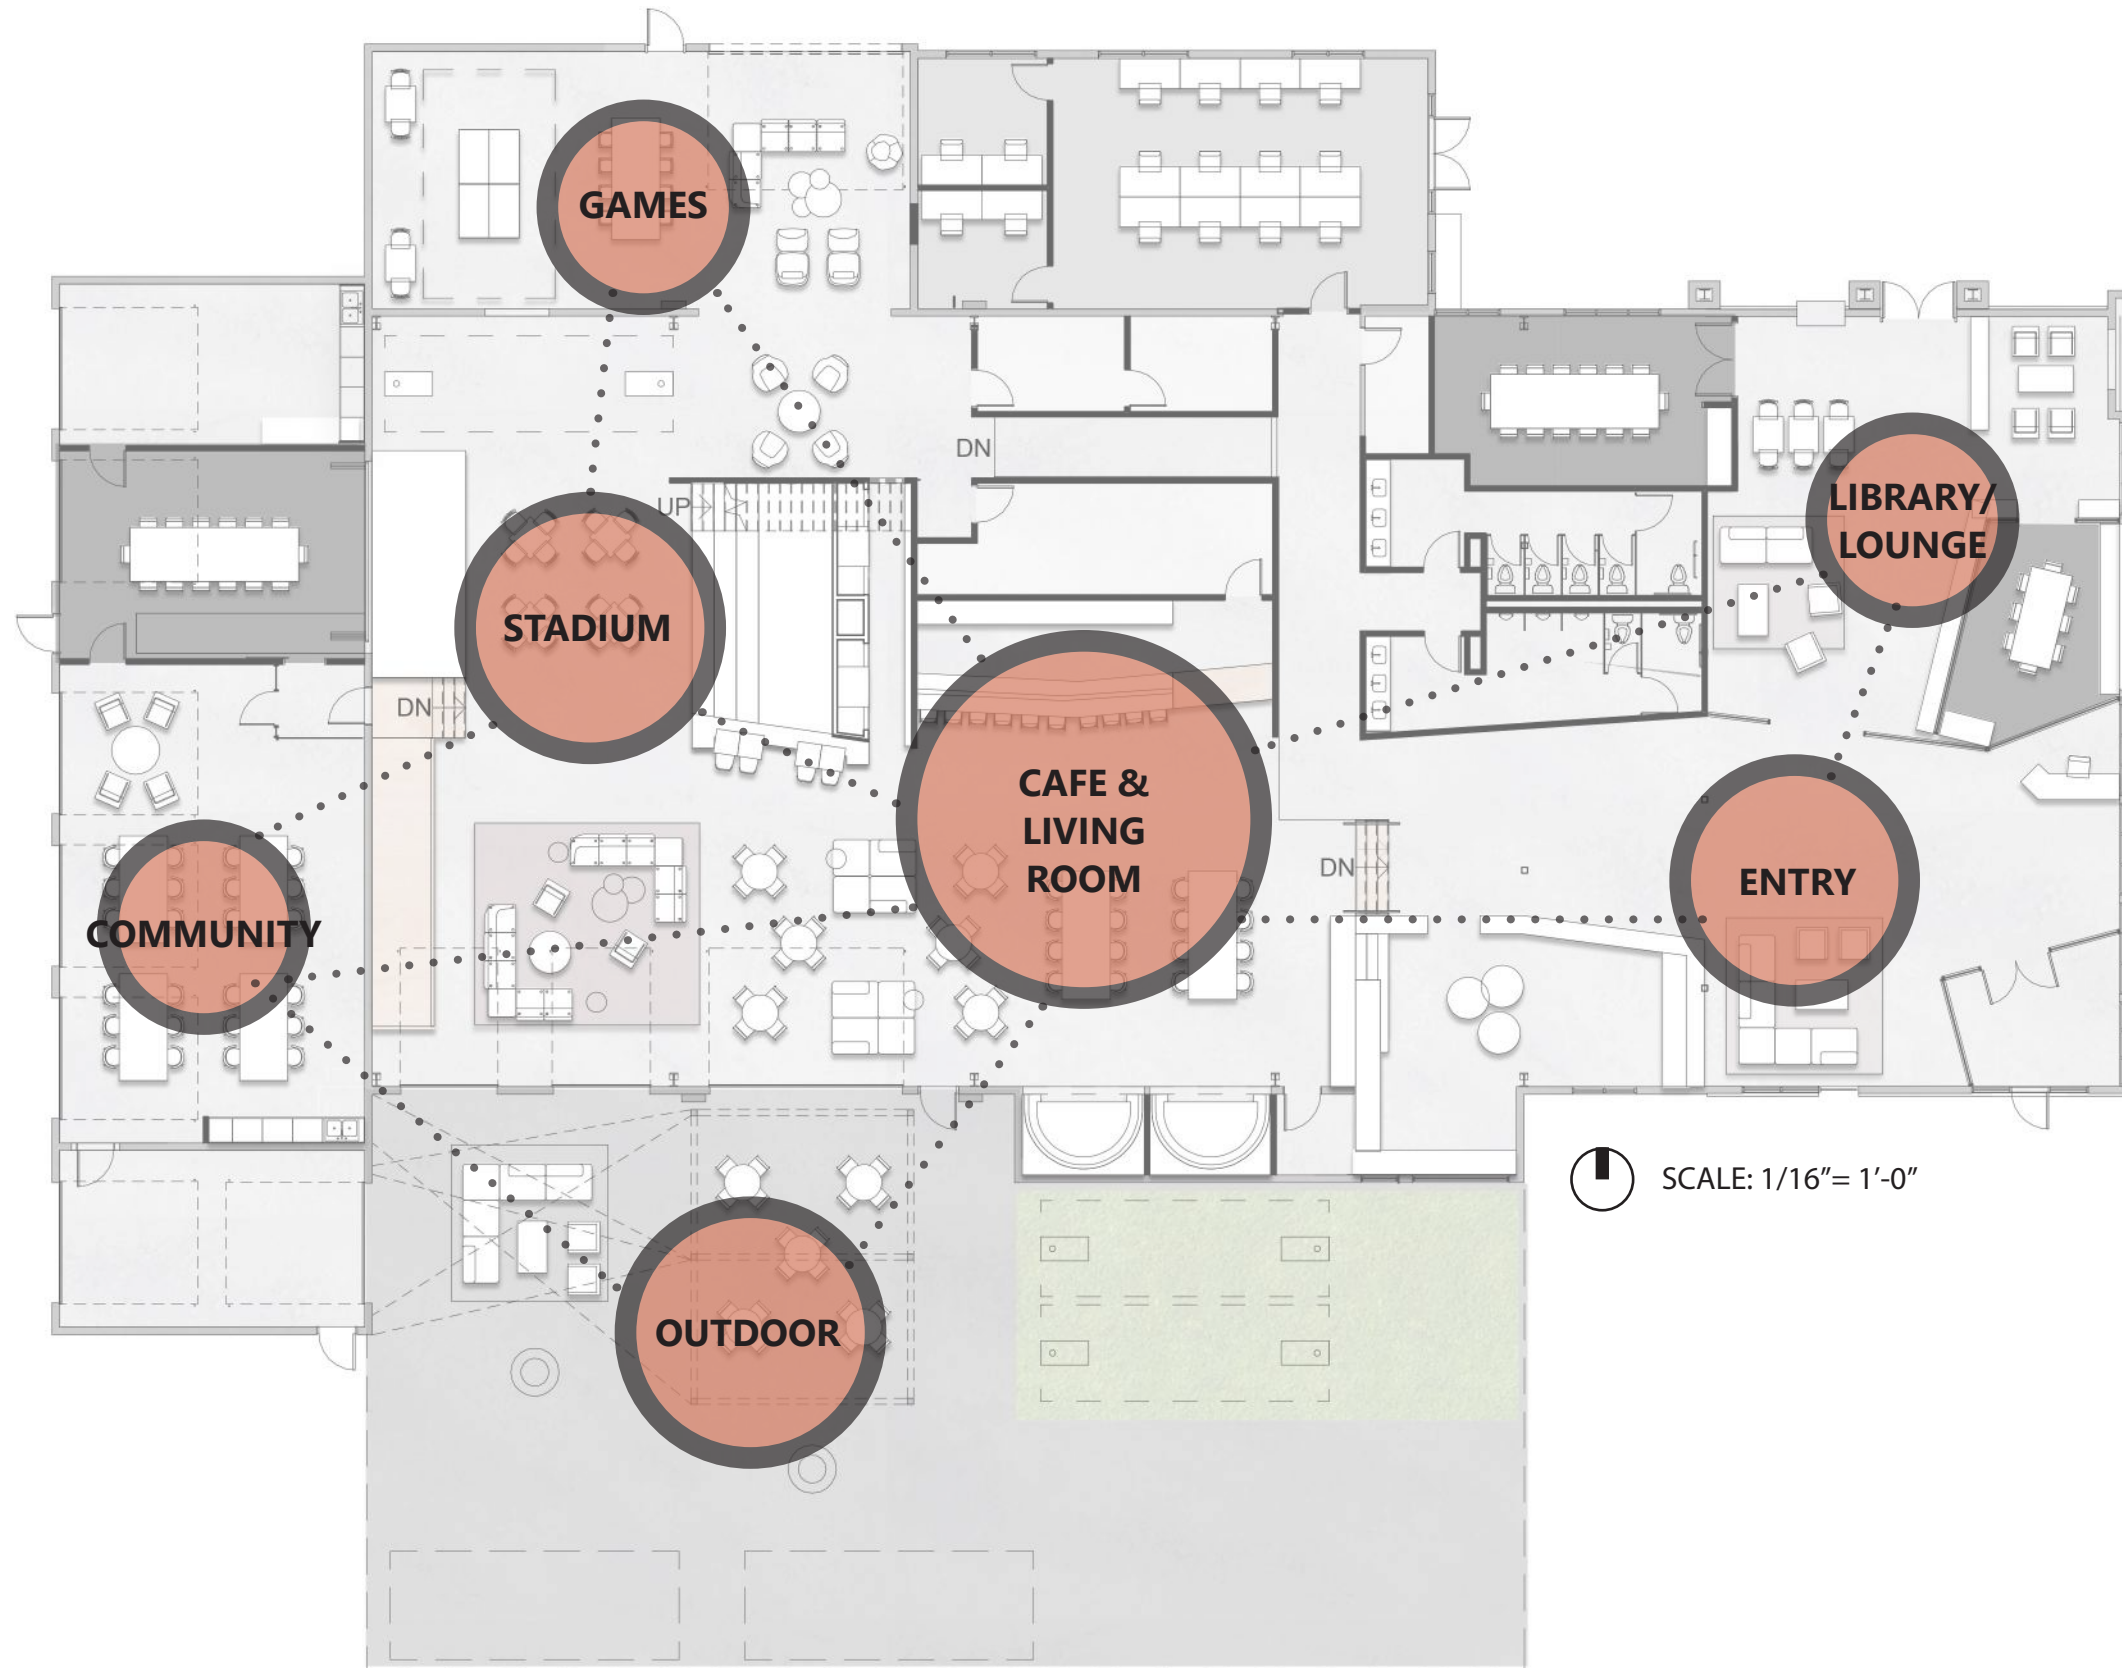

PULSE POINTS